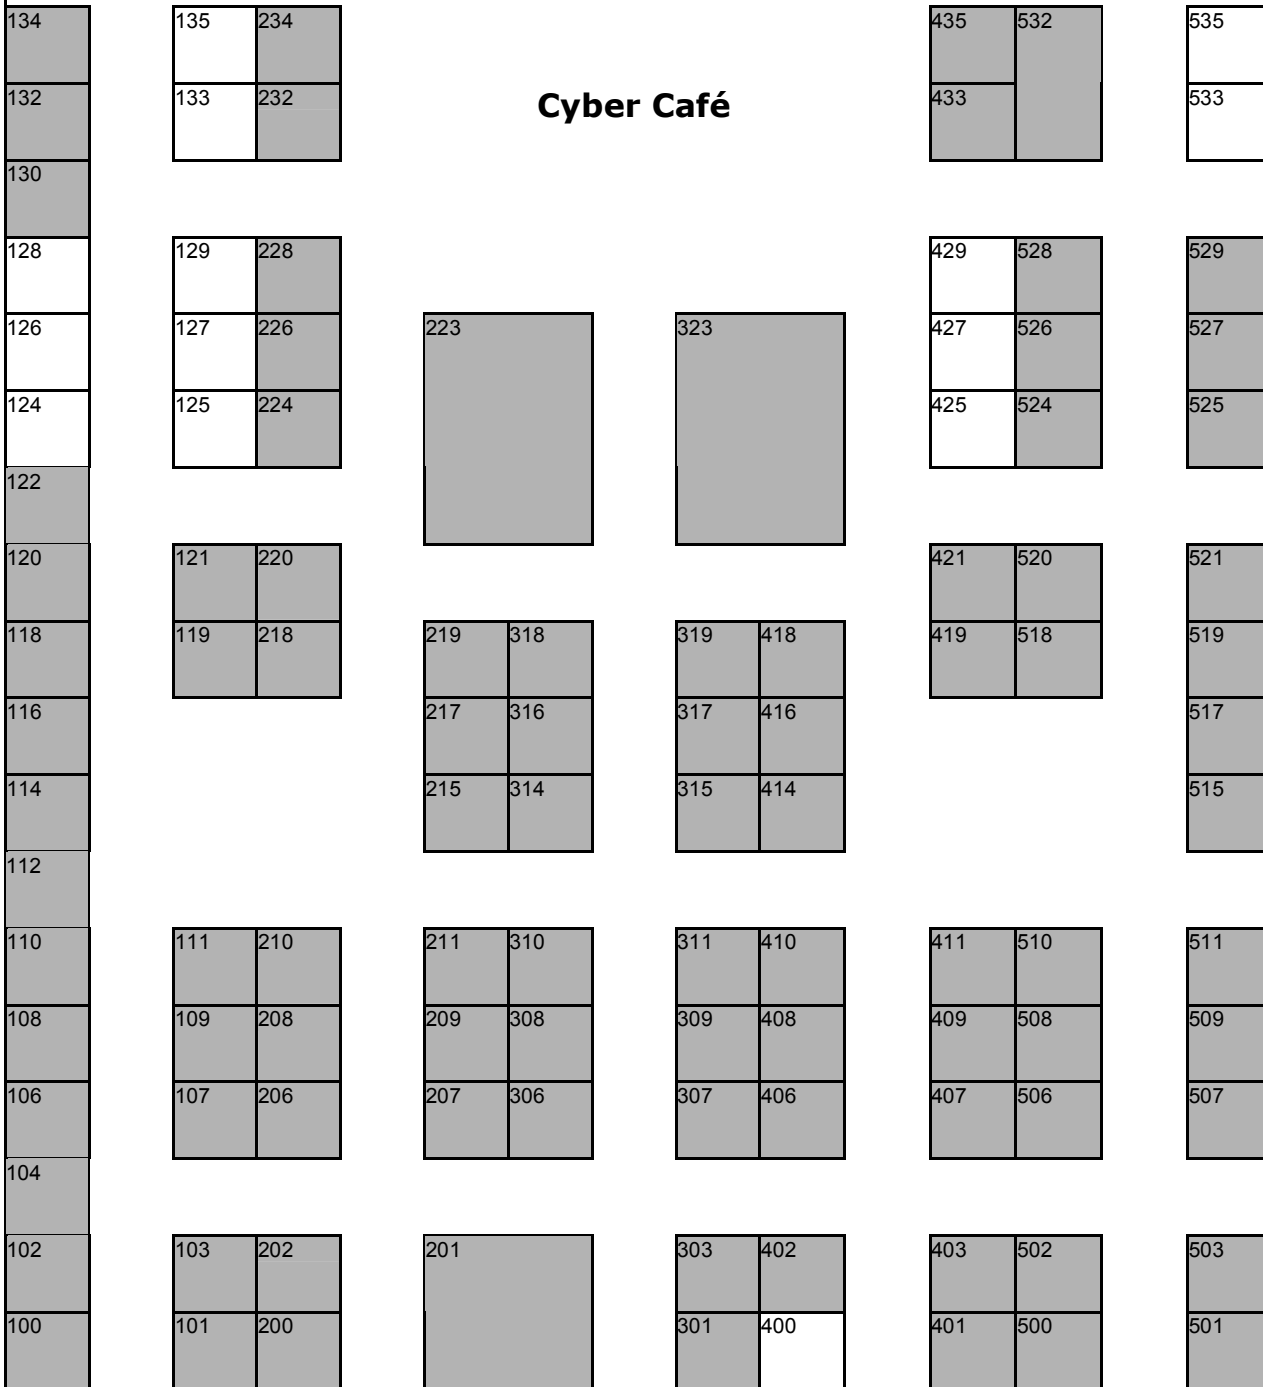

TETC 2009 – Tentative Exhibit Hall Floor Plan

Cyber Café

ENTRANCE

Revised: 11/10/2009

Not to scale. Shading denotes reservations.