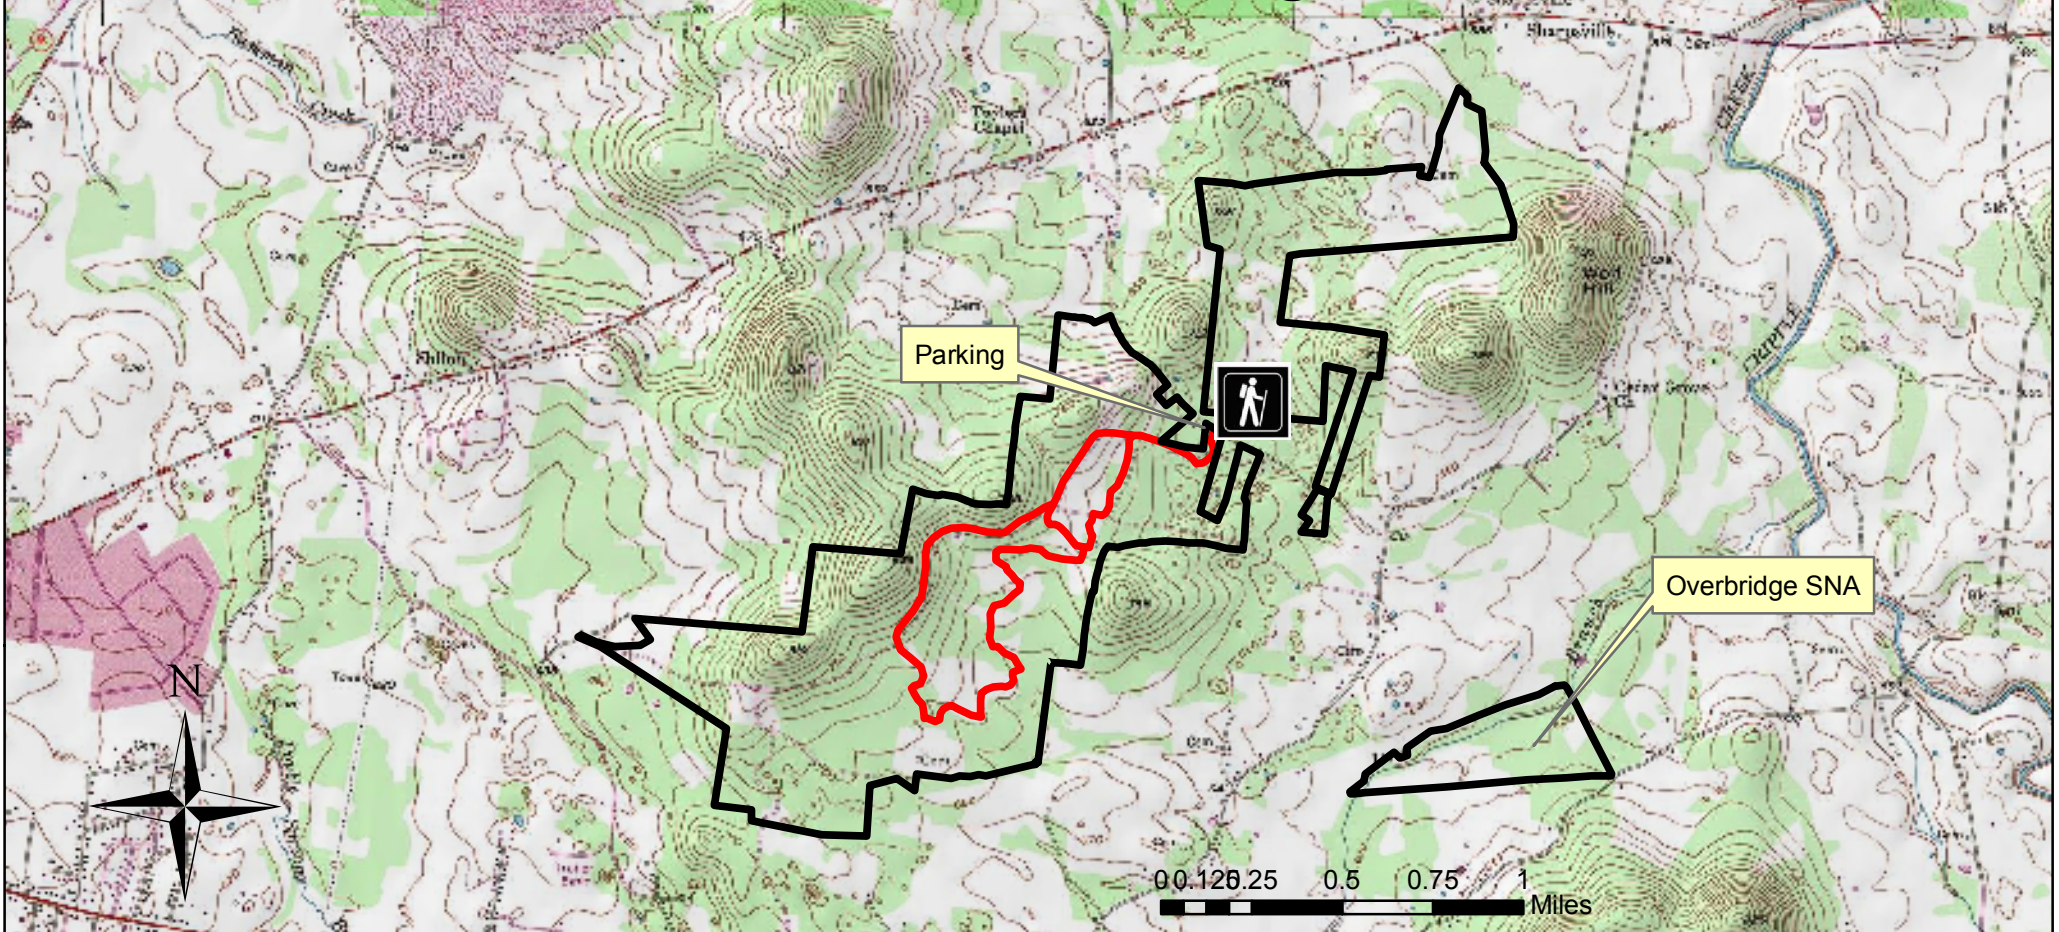

Flat Rock Cedar Glades and Barrens Designated State Natural Area

A map of Tennessee showing county boundaries. A red dot is placed in the central part of the state to indicate the location of the Flat Rock Cedar Glades and Barrens area.