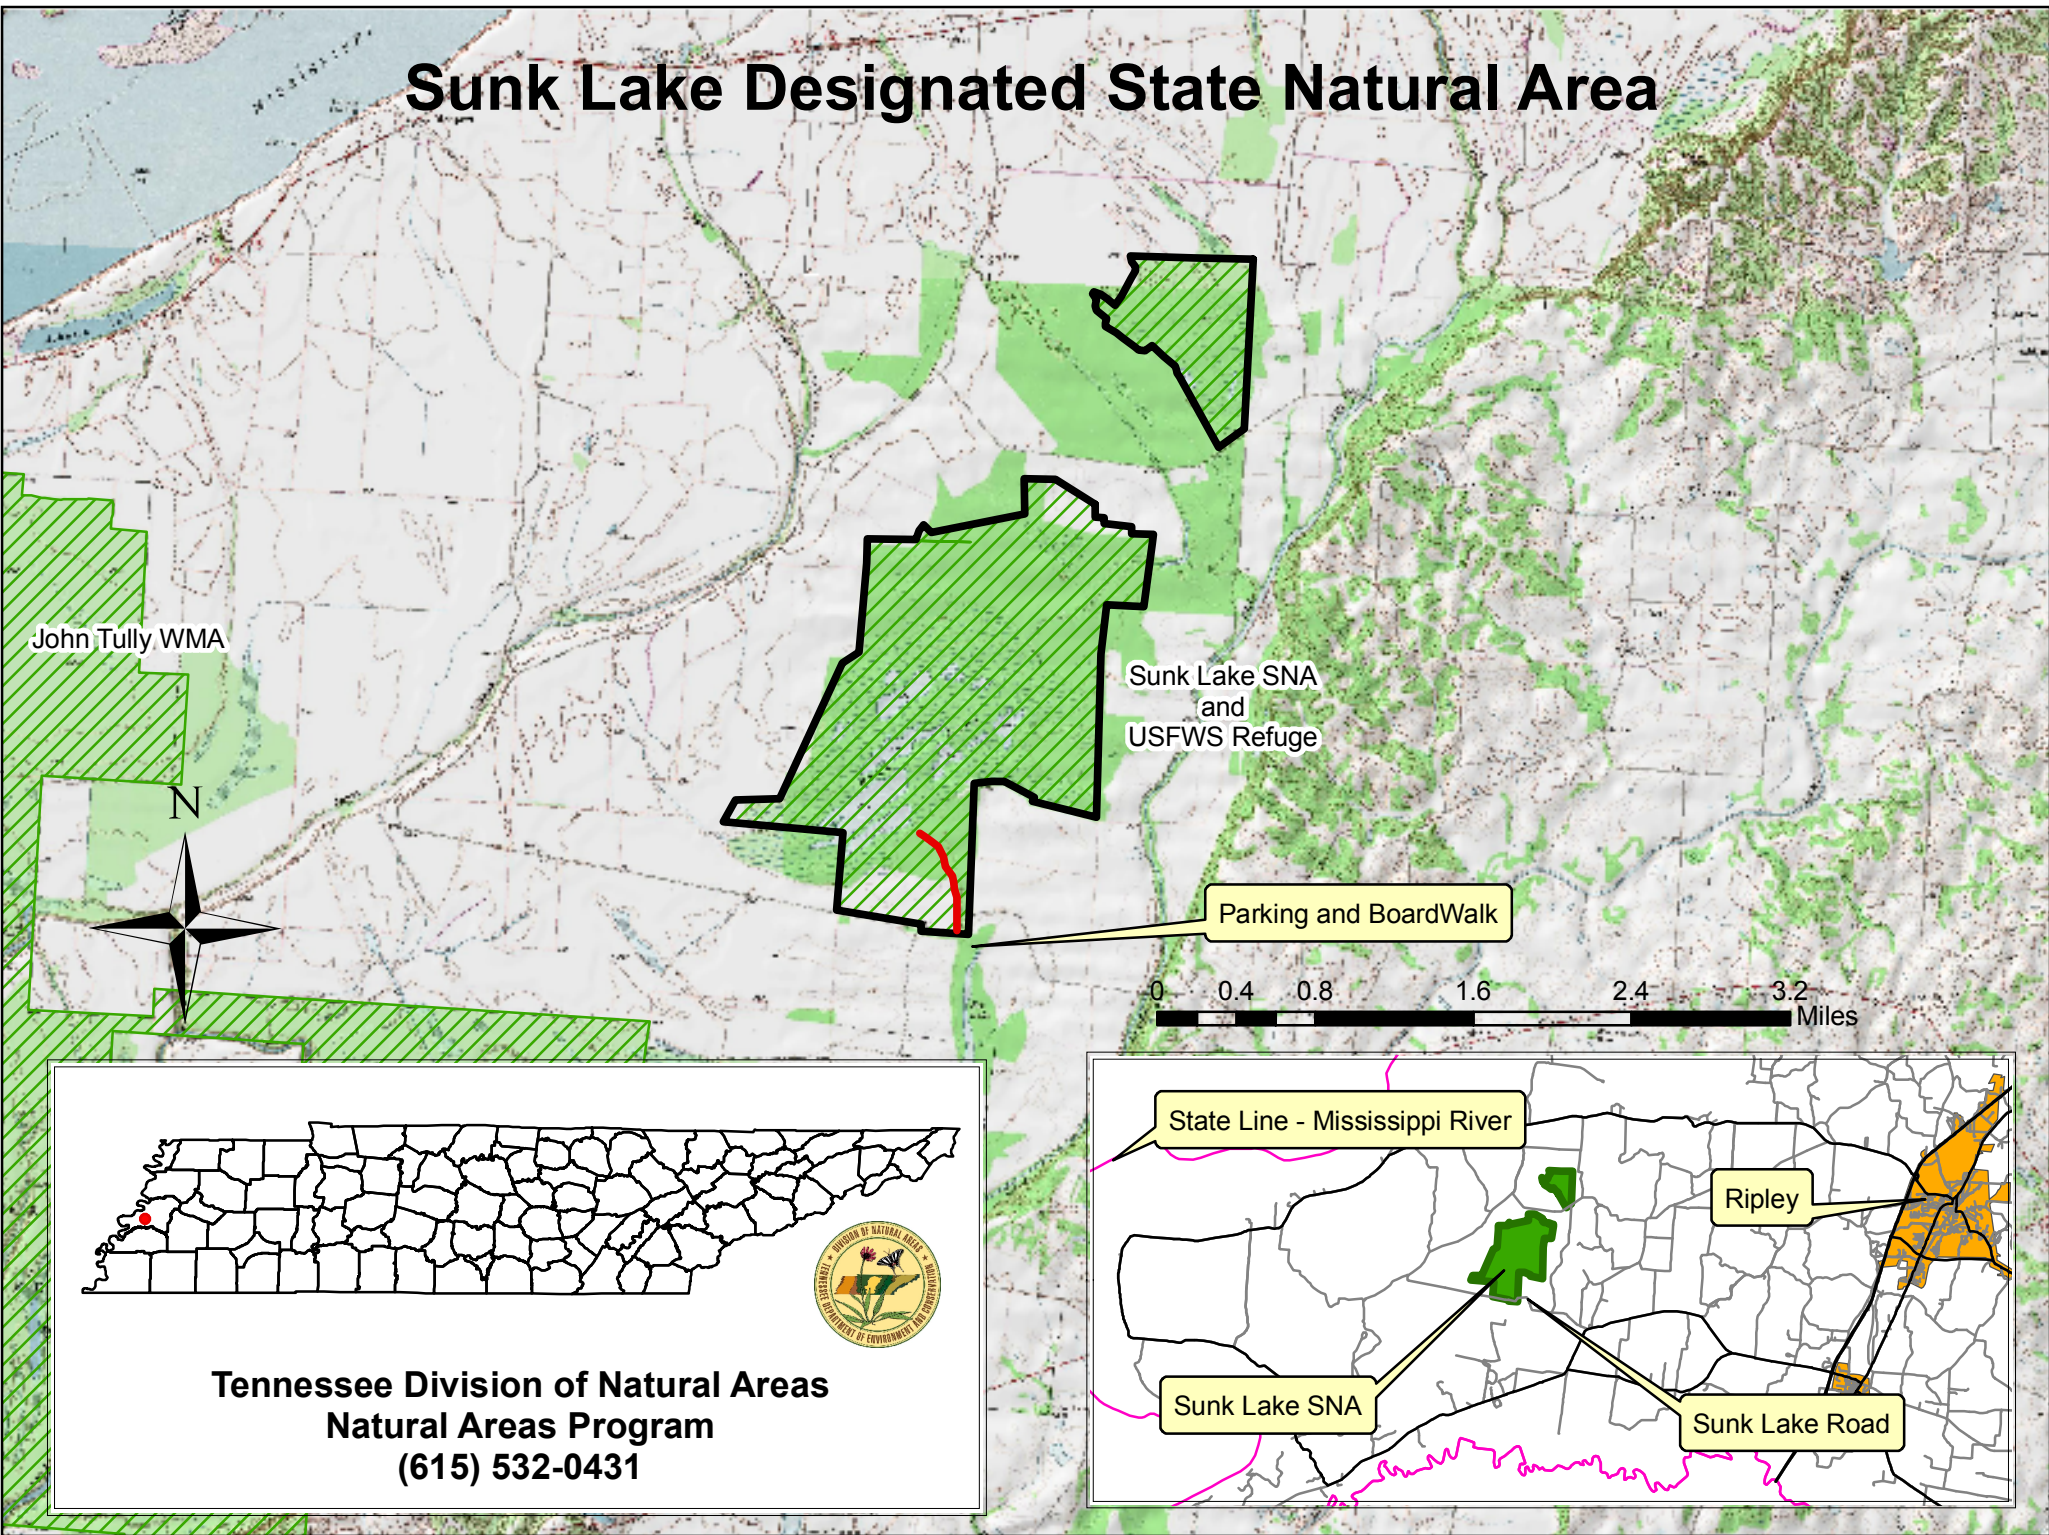

Sunk Lake Designated State Natural Area

John Tully WMA

Sunk Lake SNA
and
USFWS Refuge

Parking and BoardWalk

0 0.4 0.8 1.6 2.4 3.2 Miles

State Line - Mississippi River

Ripley

Sunk Lake SNA

Sunk Lake Road

Tennessee Division of Natural Areas
Natural Areas Program
(615) 532-0431