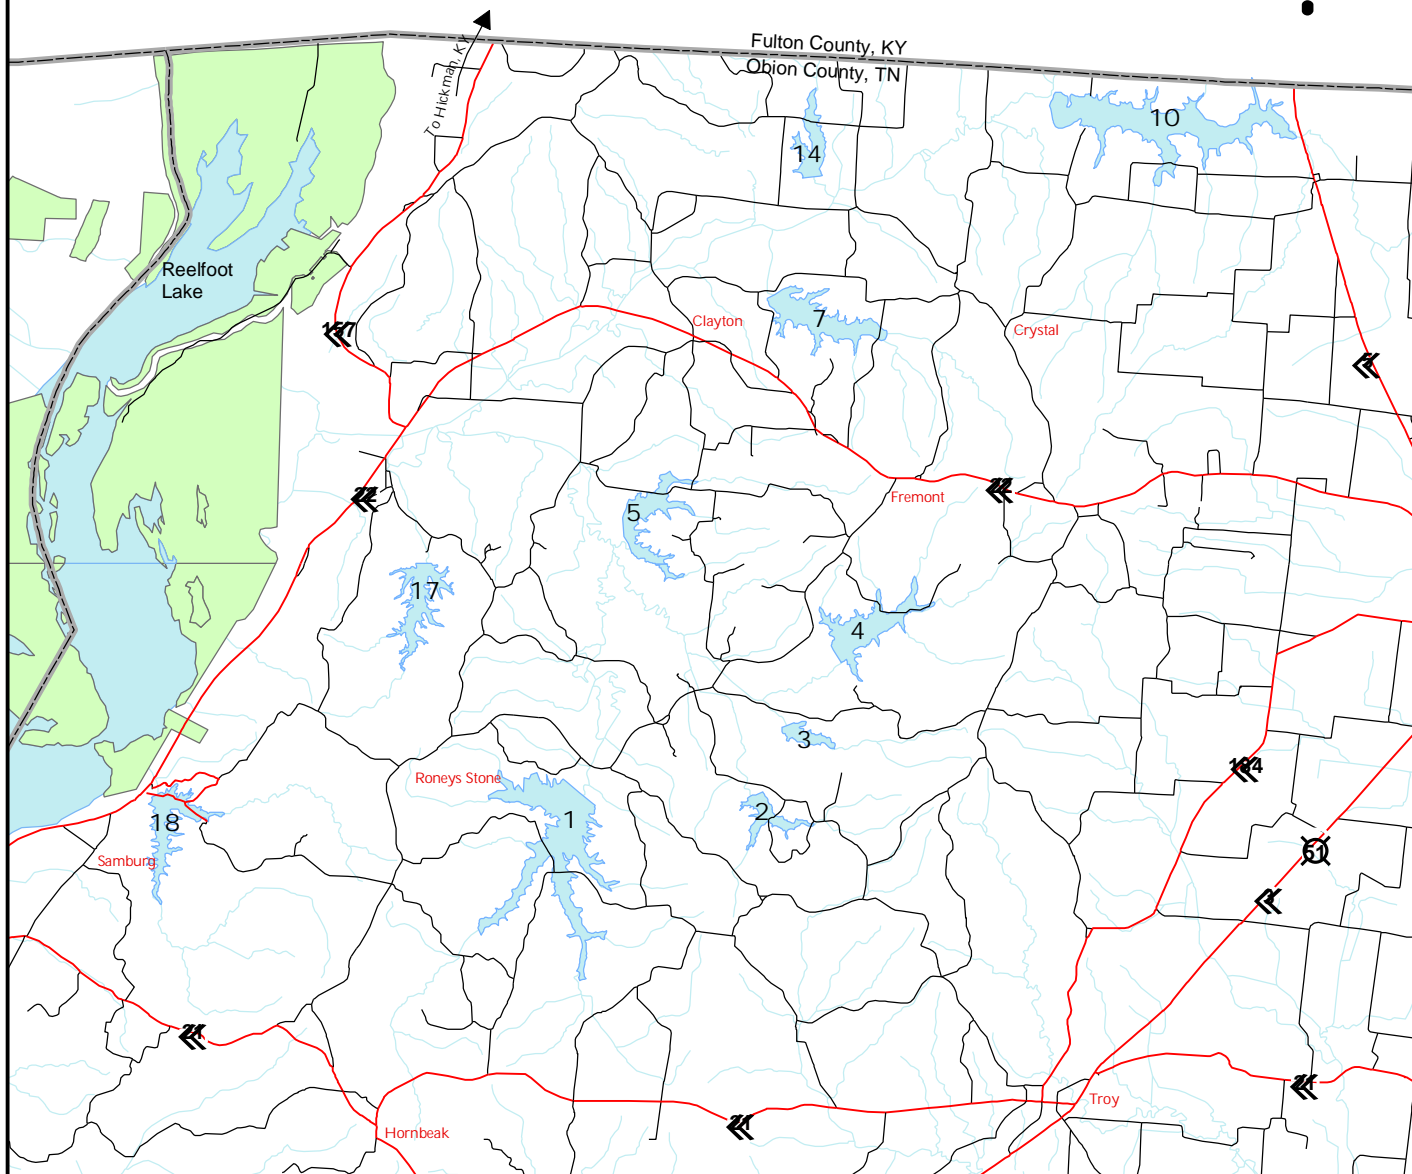

# TWRA Watershed Lakes Area Map

0 1.25 2.5 5 Miles

## LEGEND

- Local Road
- Major Road
- Reelfoot NWR & WMA
- Open Water
- Stream

TWRA Jackson Regional Office  
1-800-372-3928  
731-423-5725

Reelfoot Lake WMA Office  
731-253-7343

Featured area outlined in red.