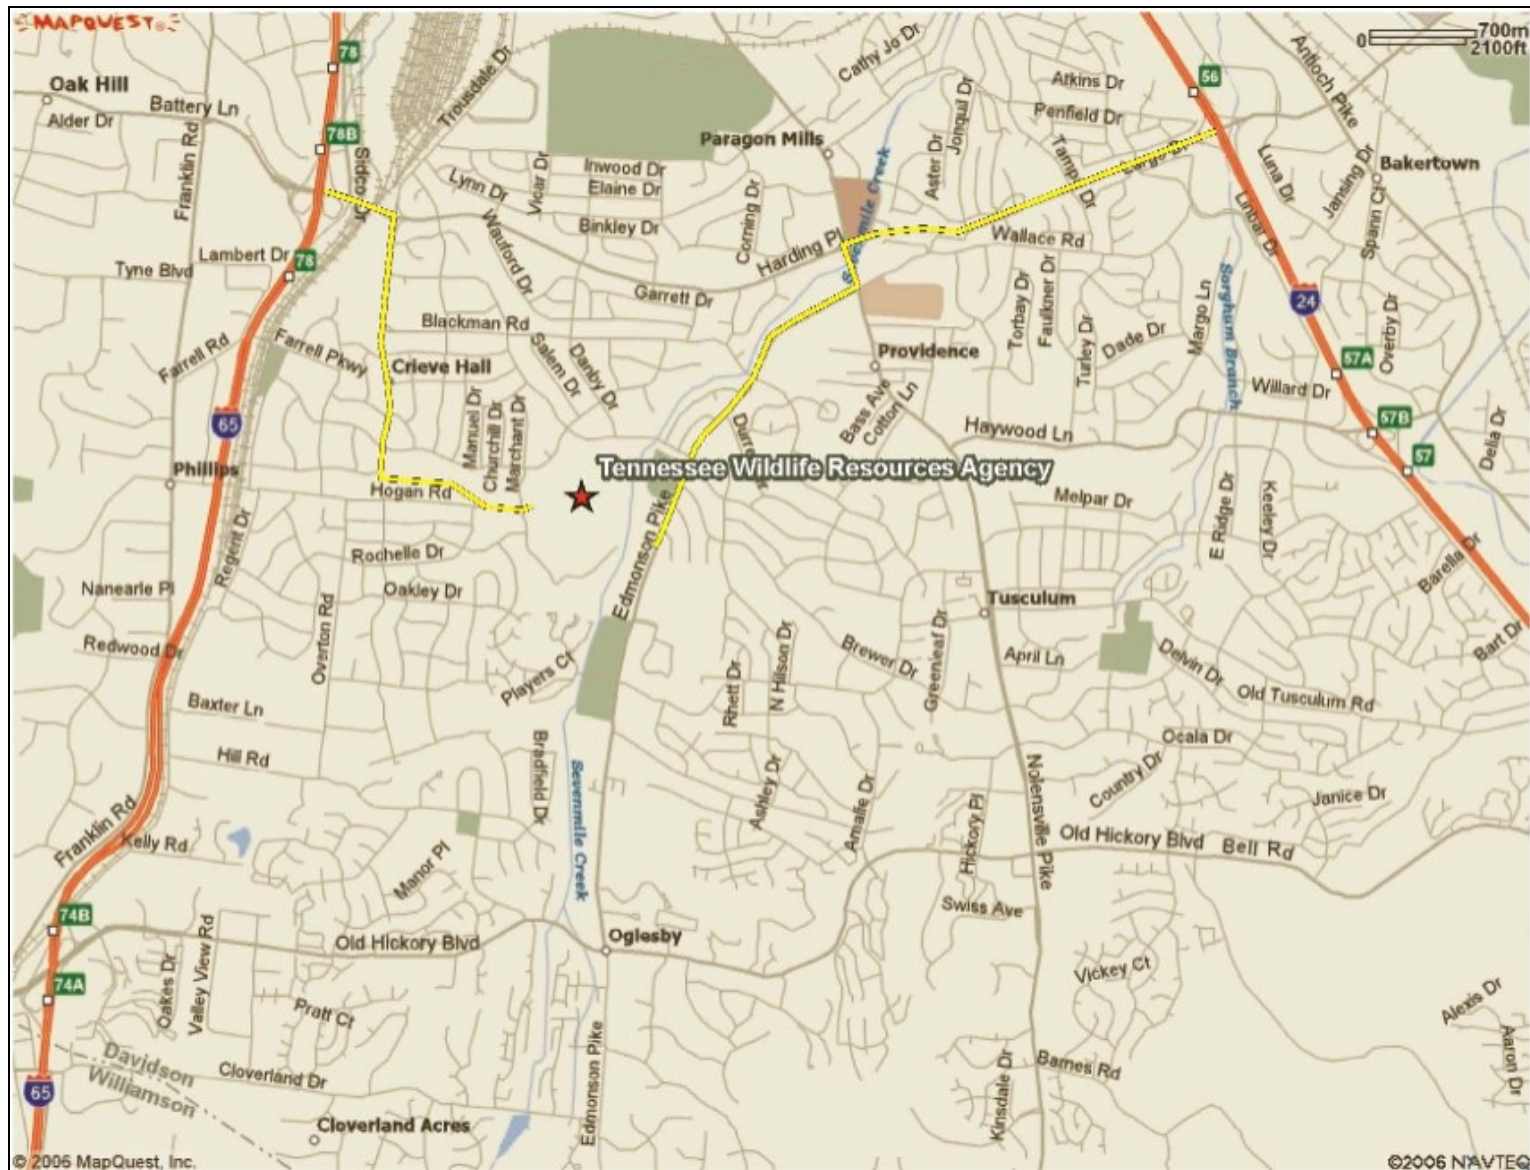

Location of TWRA, Ellington Agricultural Center, Nashville, TN

Located between I-24 and I-65, south of Harding Place and north of Old Hickory Blvd

TWRA, Ellington Agricultural Center

From I-24, Exit for Harding Place west, continue on Harding Place until Nolensville Pk. (major intersection), turn left onto Nolensville Pk., at next light, turn right onto Edmondson Pk, you will go through two traffic lights and pass a park on your right ,Turn right into the Ellington Ag. Ctr. soon after park, continue straight through stop sign, TWRA main office is at top of hill.

From I-65, Take exit for Harding Place east, turn right on Trousdale Dr. from Harding Place, take Trousdale to four way stop, this is Hogan Road, turn left onto Hogan Road, at stop sign, proceed straight into Ellington entrance, bear right or left and stay on drive until you reach the TWRA main office

TWRA Main Office, Region 2 HQ and Ed Jones Auditorium, Ellington Agricultural Center

TWRA is located within Ellington Agricultural Center, northeast corner, TWRA Region II office is located to the south of the main office. Ed Jones Auditorium (white, barn-shaped structure) is located up the hill from TWRA's main office and Region 2's head quarters.