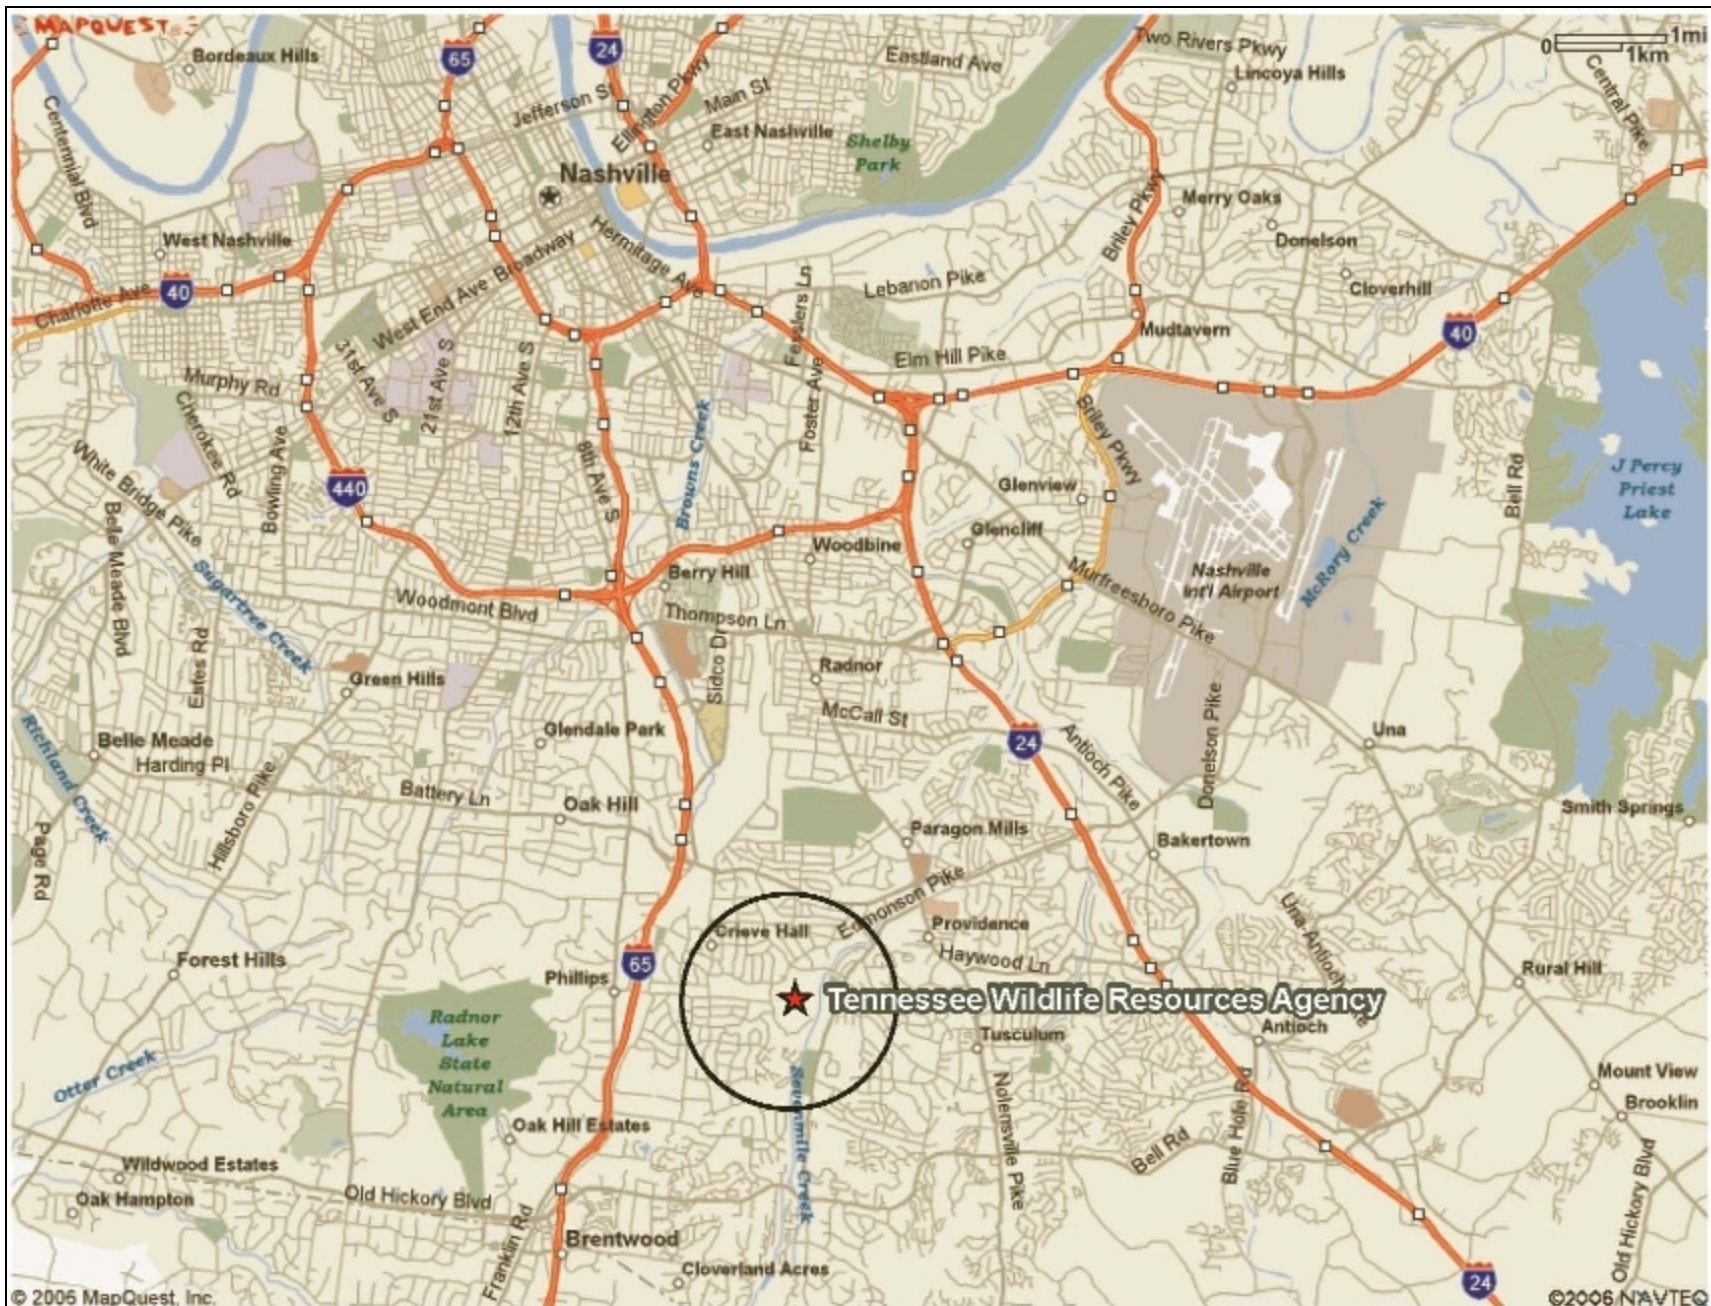

Location of TWRA, Ellington Agricultural Center, Nashville, TN

Located between I-24 and I-65, south of Harding Place and north of Old Hickory Blvd

TWRA, Ellington Agricultural Center

From I-24, Exit for Harding Place west, continue on Harding Place until Nolensville Pk. (major intersection), turn left onto Nolensville Pk., at next light, turn right onto Edmondson Pk, you will go through two traffic lights and pass a park on your right ,Turn right into the Ellington Ag. Ctr. soon after park, continue straight through stop sign, TWRA main office is at top of hill.

From I-65, Take exit for Harding Place east, turn right on Trousdale Dr. from Harding Place, take Trousdale to four way stop, this is Hogan Road, turn left onto Hogan Road, at stop sign, proceed straight into Ellington entrance, bear right or left and stay on drive until you reach the TWRA main office

TWRA Main Office, Region 2 HQ and Ed Jones Auditorium, Ellington Agricultural Center

TWRA is located within Ellington Agricultural Center, northeast corner, TWRA Region II office is located to the south of the main office. Ed Jones Auditorium (white, barn-shaped structure) is located up the hill from TWRA's main office and Region 2's head quarters.