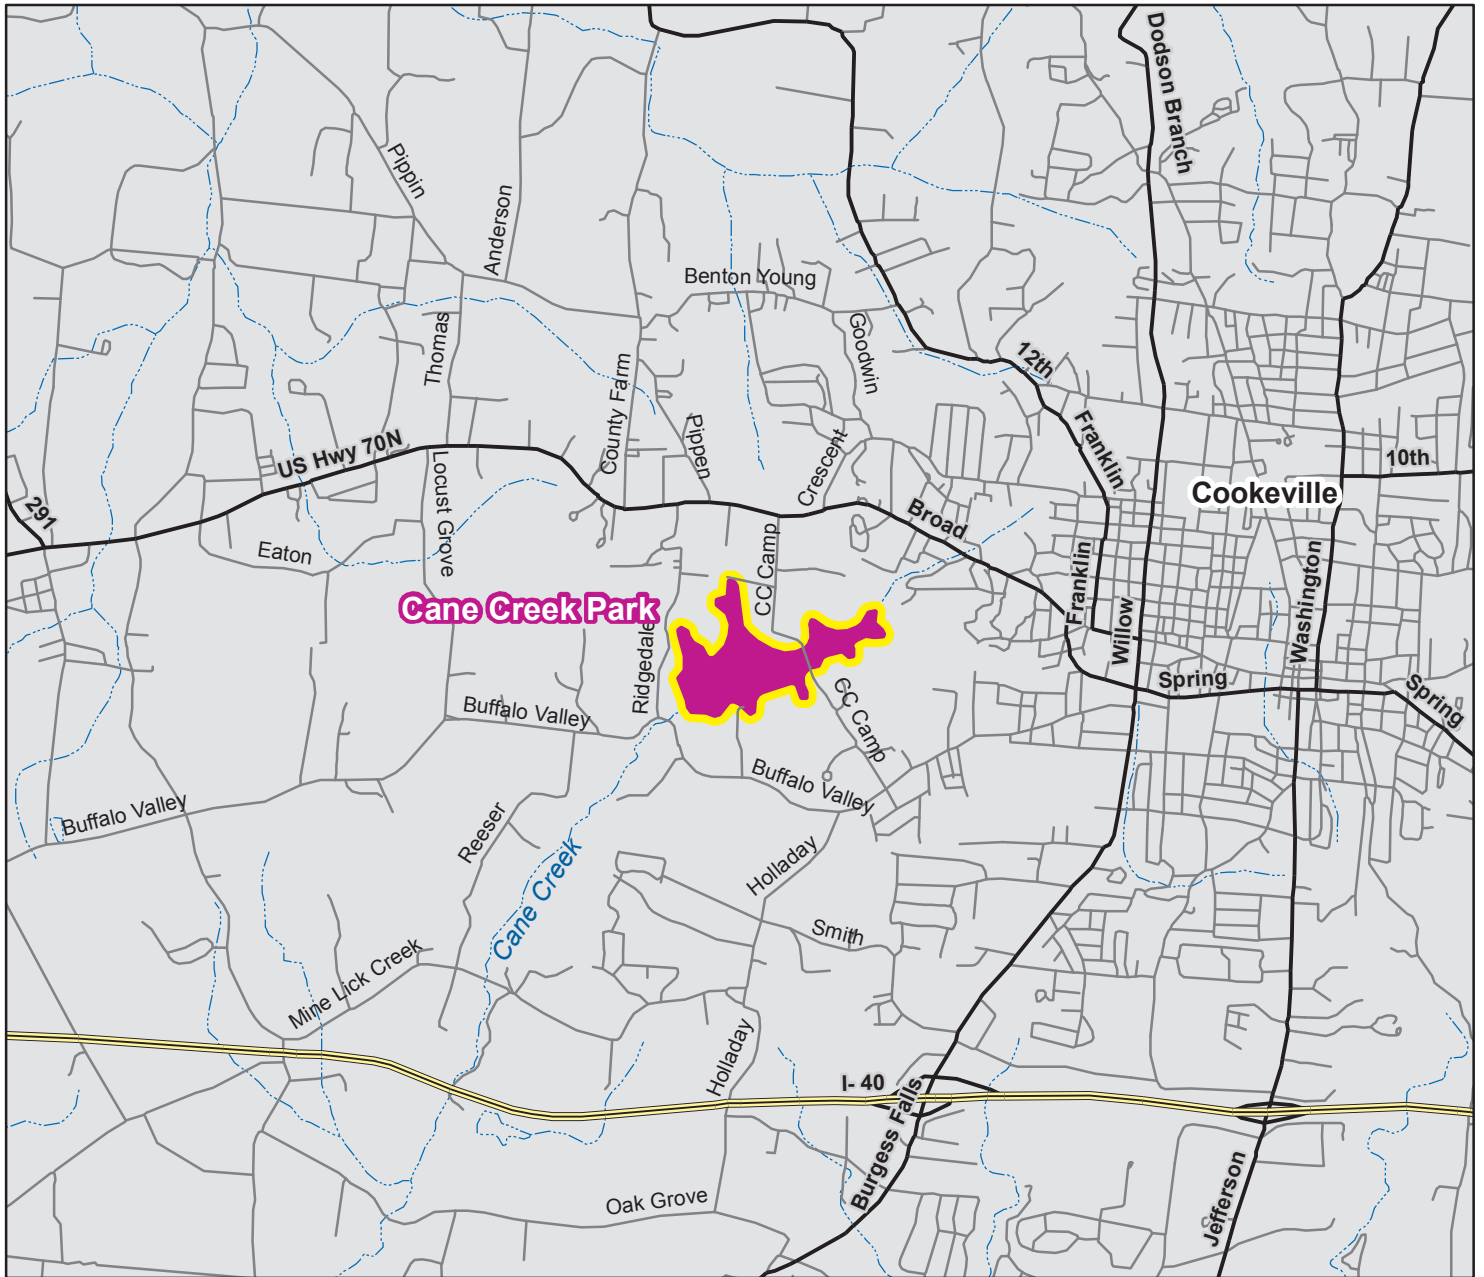

Stocked Trout Program

Cane Creek Park

- Trout Stream or Lake
- Trout Reservoir
- Trout Tailwater
- Winter Trout Stream or Lake