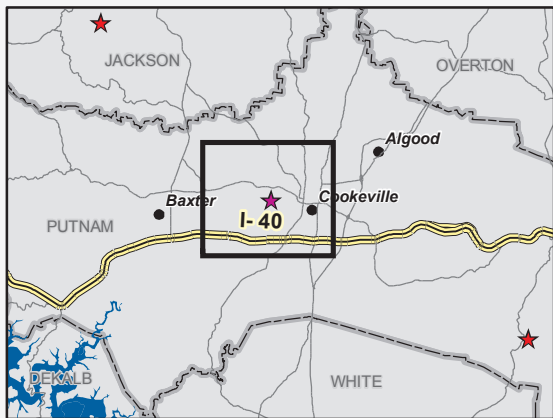

Stocked Trout Program

Cane Creek Park

- Trout Stream or Lake
- Trout Reservoir
- Trout Tailwater
- Winter Trout Stream or Lake