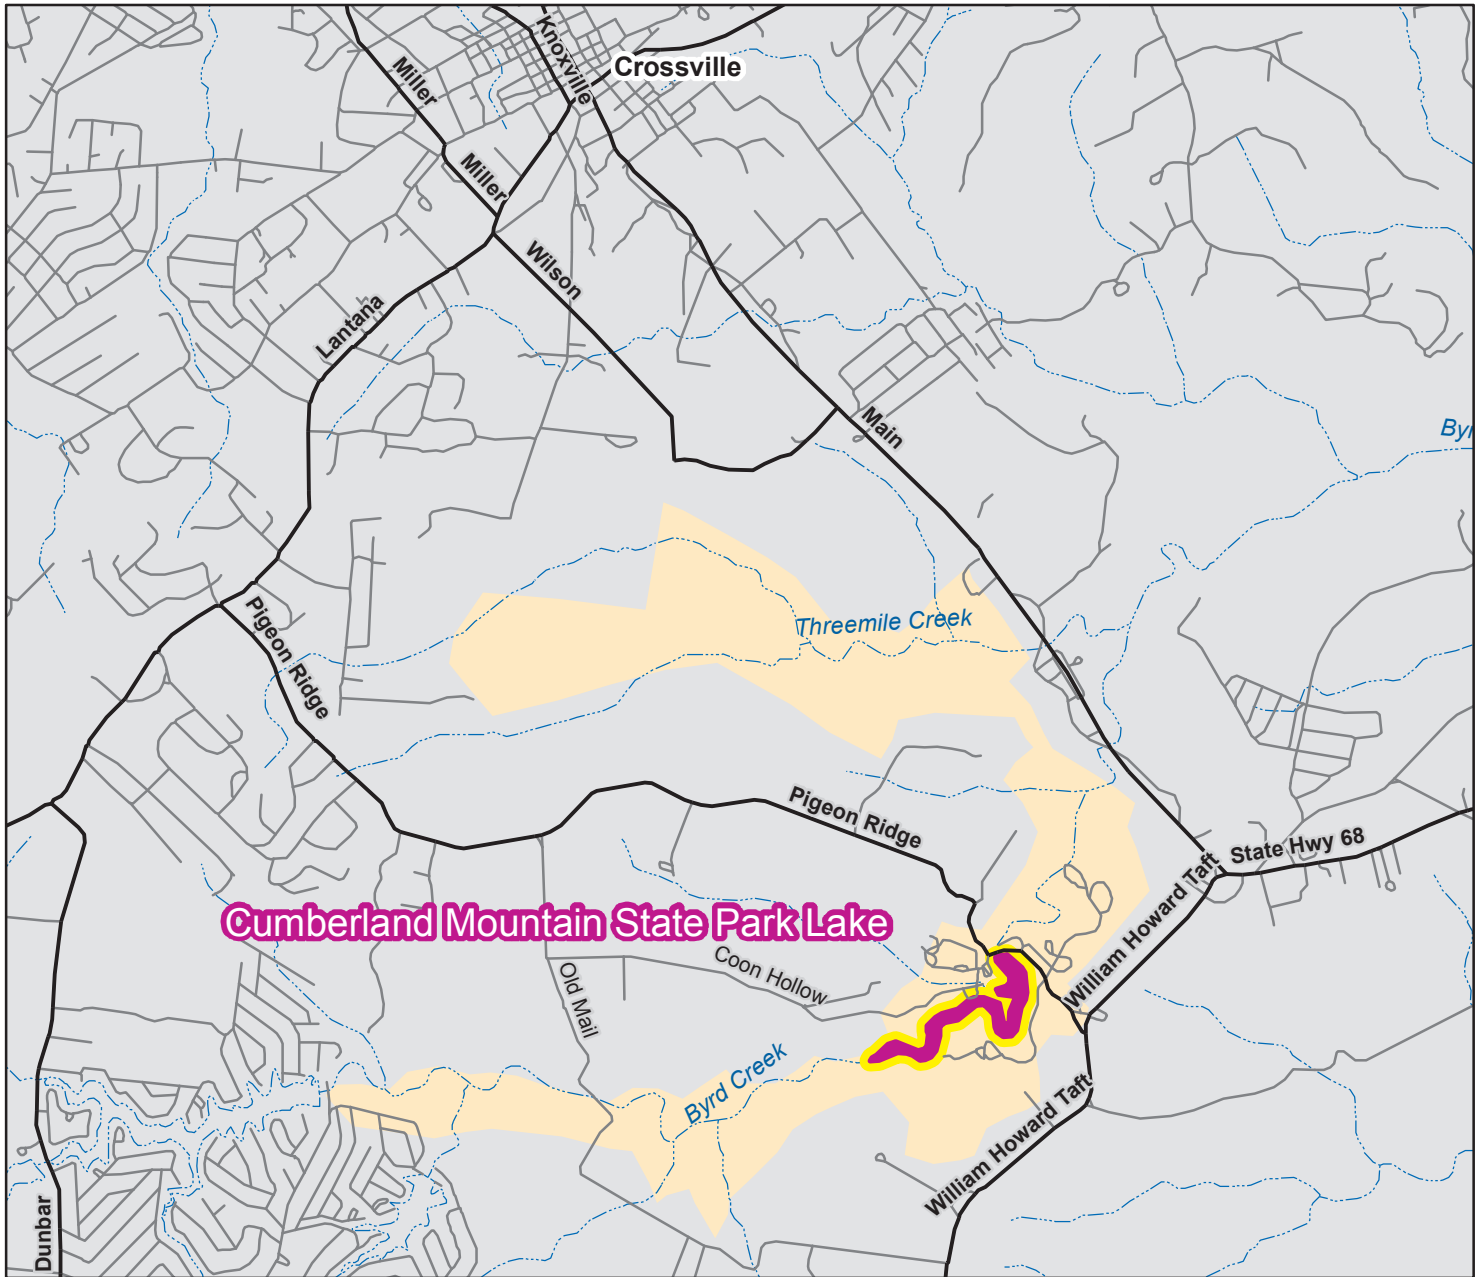

Stocked Trout Program

Cumberland Mountain State Park Lake

- Trout Stream or Lake
- Trout Reservoir
- Trout Tailwater
- Winter Trout Stream or Lake