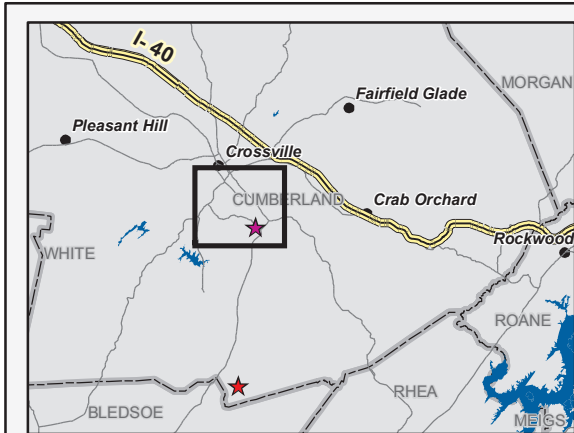

Stocked Trout Program

Cumberland Mountain State Park Lake

- Trout Stream or Lake
- Trout Reservoir
- Trout Tailwater
- Winter Trout Stream or Lake