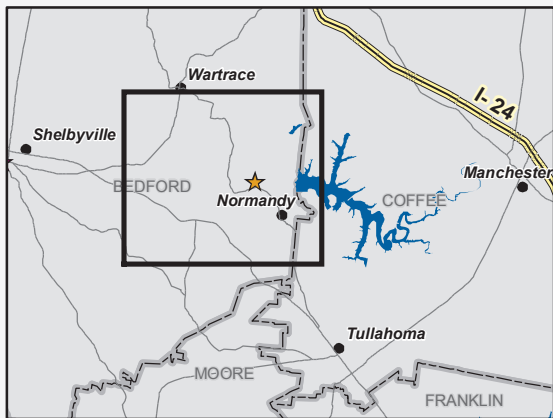

Stocked Trout Program

Normandy Tailwater (Duck River)

- Trout Stream or Lake
- Trout Reservoir
- Trout Tailwater
- Winter Trout Stream or Lake
- Stocking Site
- N, S, E, W
- Access Points (description on following map page)