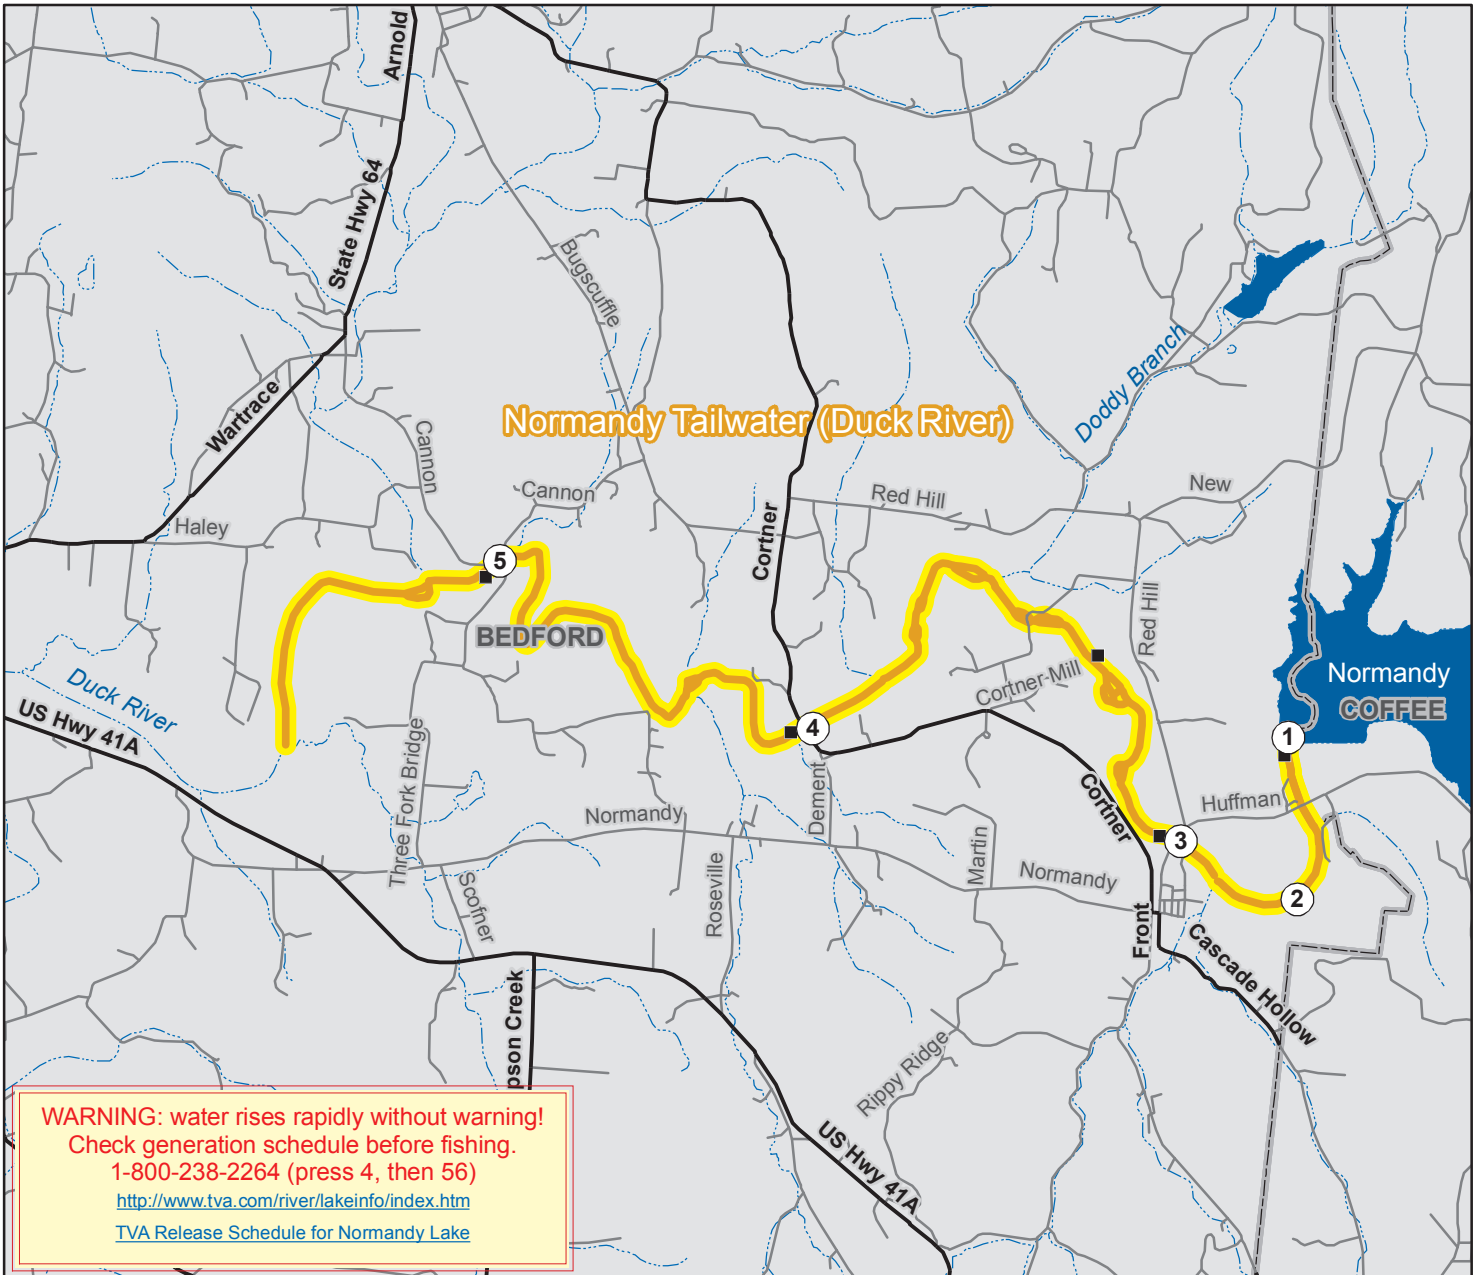

Stocked Trout Program

Normandy Tailwater (Duck River)

- Trout Stream or Lake
- Trout Reservoir
- Trout Tailwater
- Winter Trout Stream or Lake
- Stocking Site
- N, S, E, W
- Access Points (description on following map page)