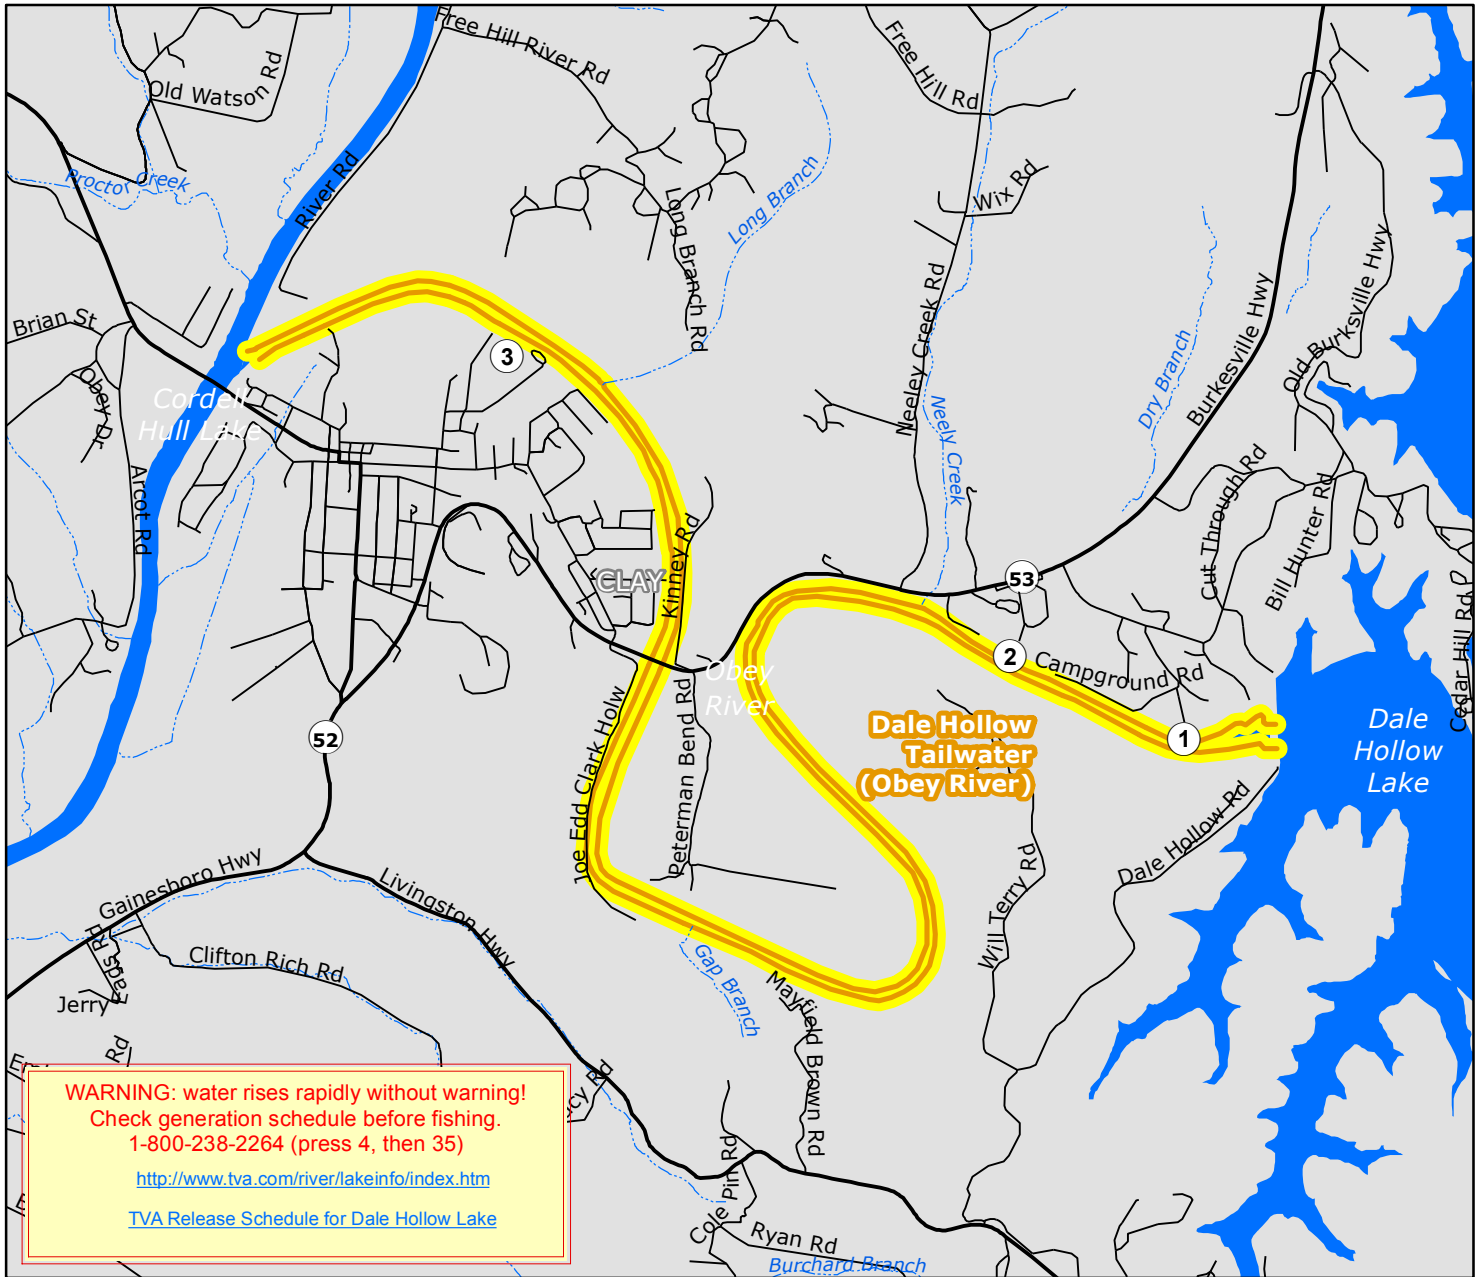

Stocked Trout Program

Dale Hollow Tailwater (Obey River)

WARNING: water rises rapidly without warning!
 Check generation schedule before fishing.
 1-800-238-2264 (press 4, then 35)
<http://www.tva.com/river/lakeinfo/index.htm>
[TVA Release Schedule for Dale Hollow Lake](#)

- Trout Stream or Lake
- Trout Reservoir
- Trout Tailwater
- Winter Trout Stream or Lake

① Access Points (description on following page)