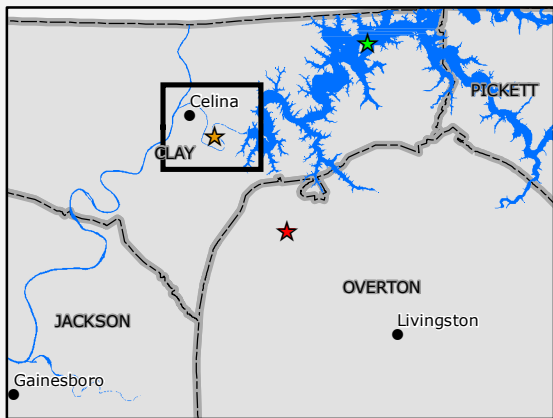

Stocked Trout Program

Dale Hollow Tailwater (Obey River)

WARNING: water rises rapidly without warning!
 Check generation schedule before fishing.
 1-800-238-2264 (press 4, then 35)
<http://www.tva.com/river/lakeinfo/index.htm>
[TVA Release Schedule for Dale Hollow Lake](#)

- Trout Stream or Lake
- Trout Reservoir
- Trout Tailwater
- Winter Trout Stream or Lake

① Access Points (description on following page)