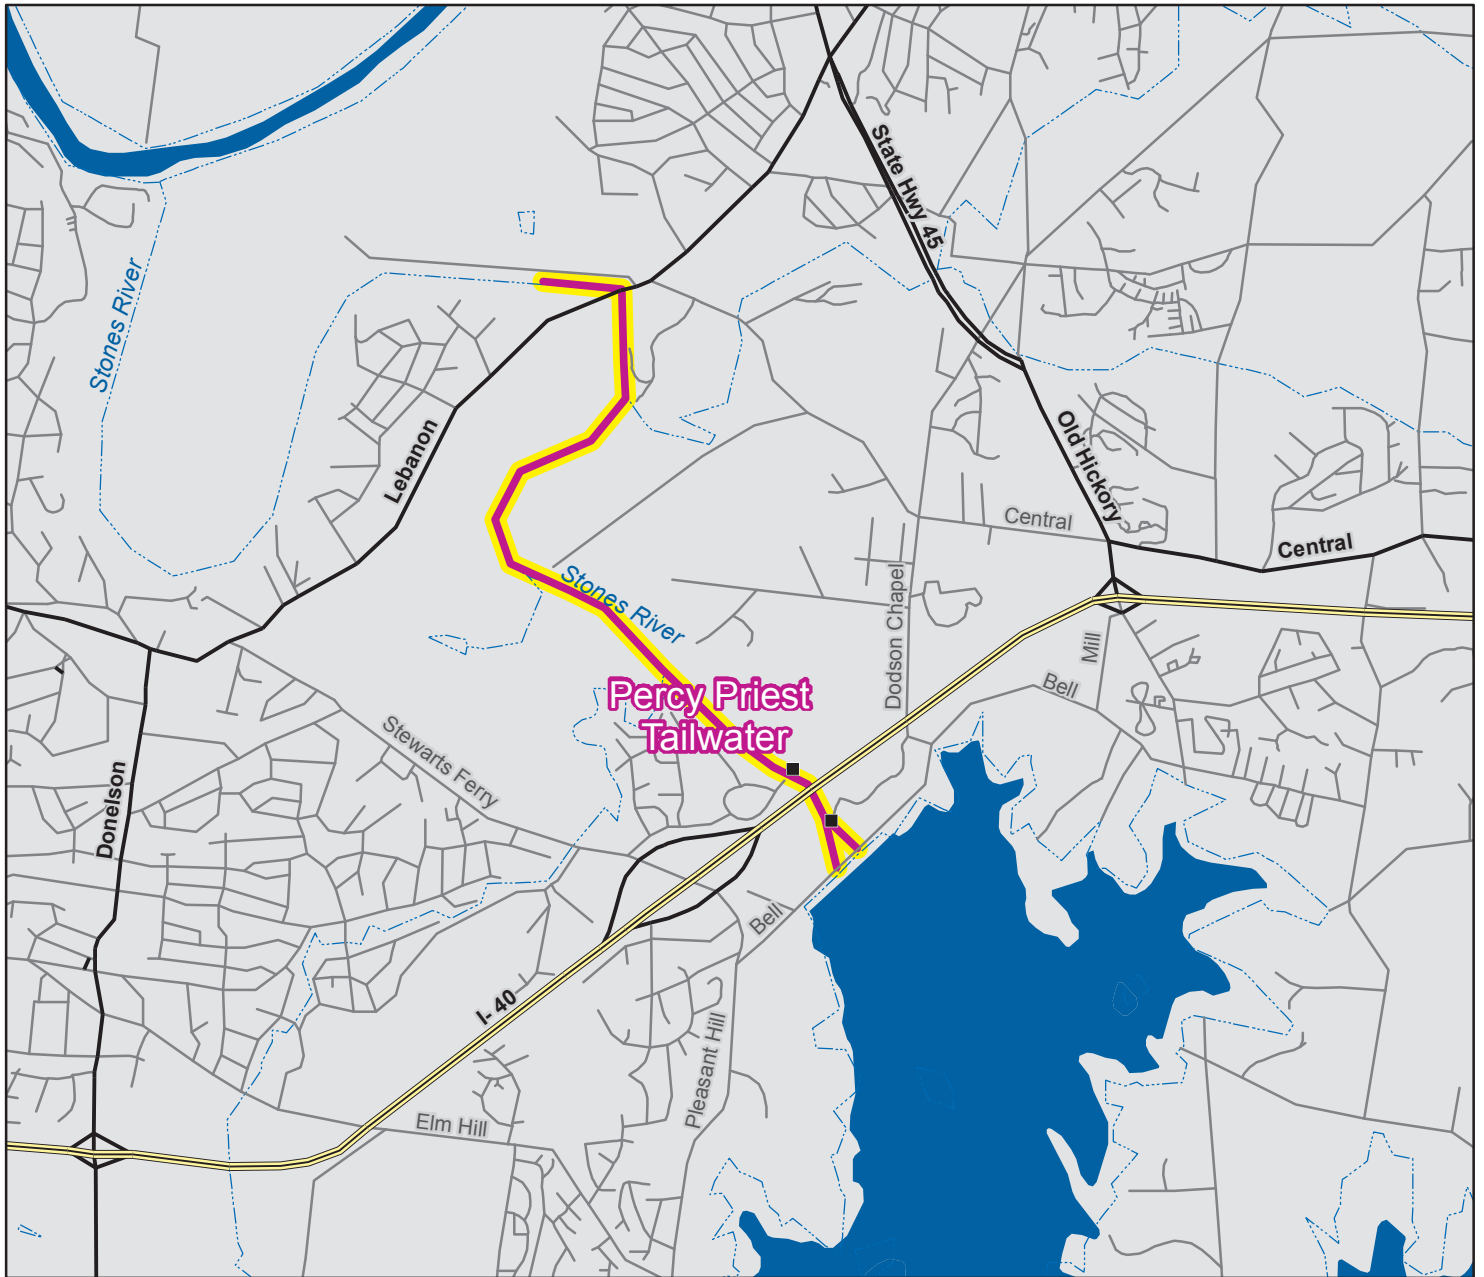

Stocked Trout Program

Percy Priest Tailwater

- Trout Stream or Lake
- Trout Reservoir
- Trout Tailwater
- Winter Trout Stream or Lake
- Stocking Site