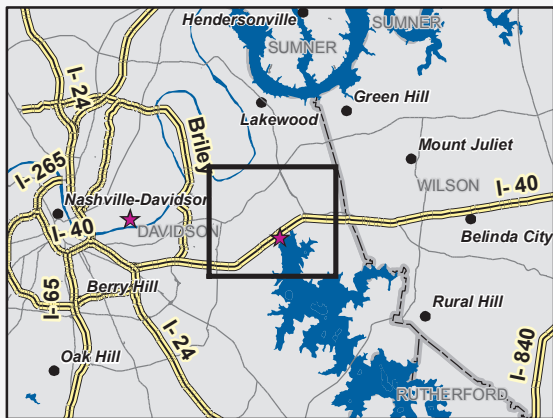

Stocked Trout Program

Percy Priest Tailwater

- Trout Stream or Lake
- Trout Reservoir
- Trout Tailwater
- Winter Trout Stream or Lake
- Stocking Site