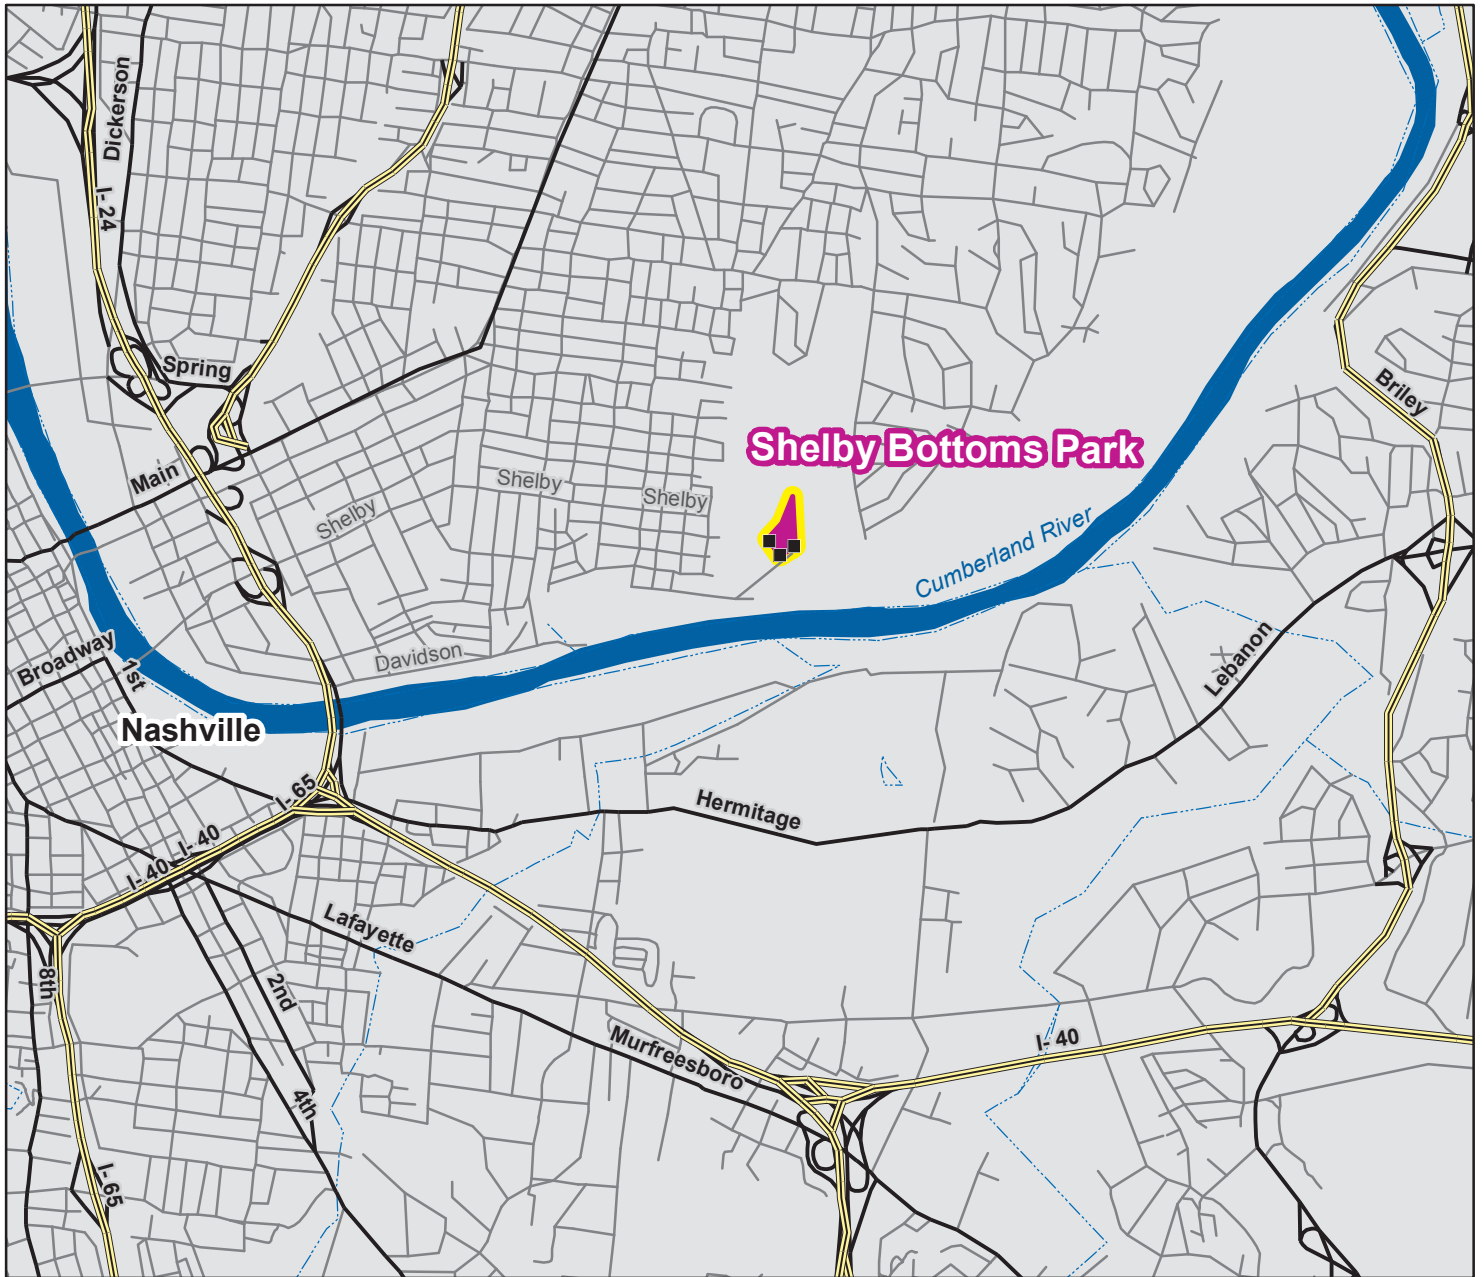

Stocked Trout Program

Shelby Bottoms Park

-  Trout Stream or Lake
-  Trout Reservoir
-  Trout Tailwater
-  Winter Trout Stream or Lake
-  Stocking Site