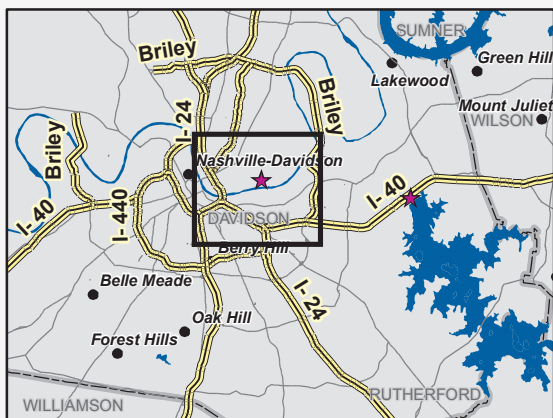

Stocked Trout Program

Shelby Bottoms Park

-  Trout Stream or Lake
-  Trout Reservoir
-  Trout Tailwater
-  Winter Trout Stream or Lake
-  Stocking Site