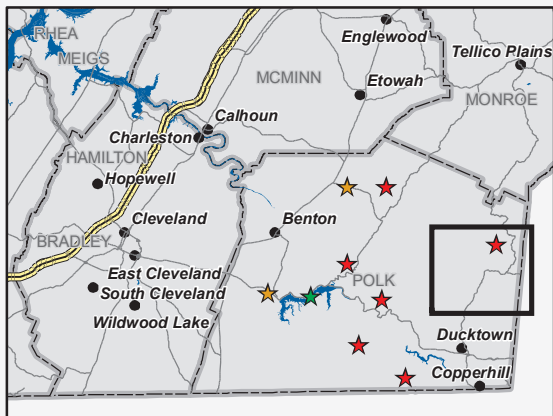

Stocked Trout Program Turtletown Creek

-  Trout Stream or Lake
-  Trout Reservoir
-  Trout Tailwater
-  Winter Trout Stream or Lake
-  Stocking Site