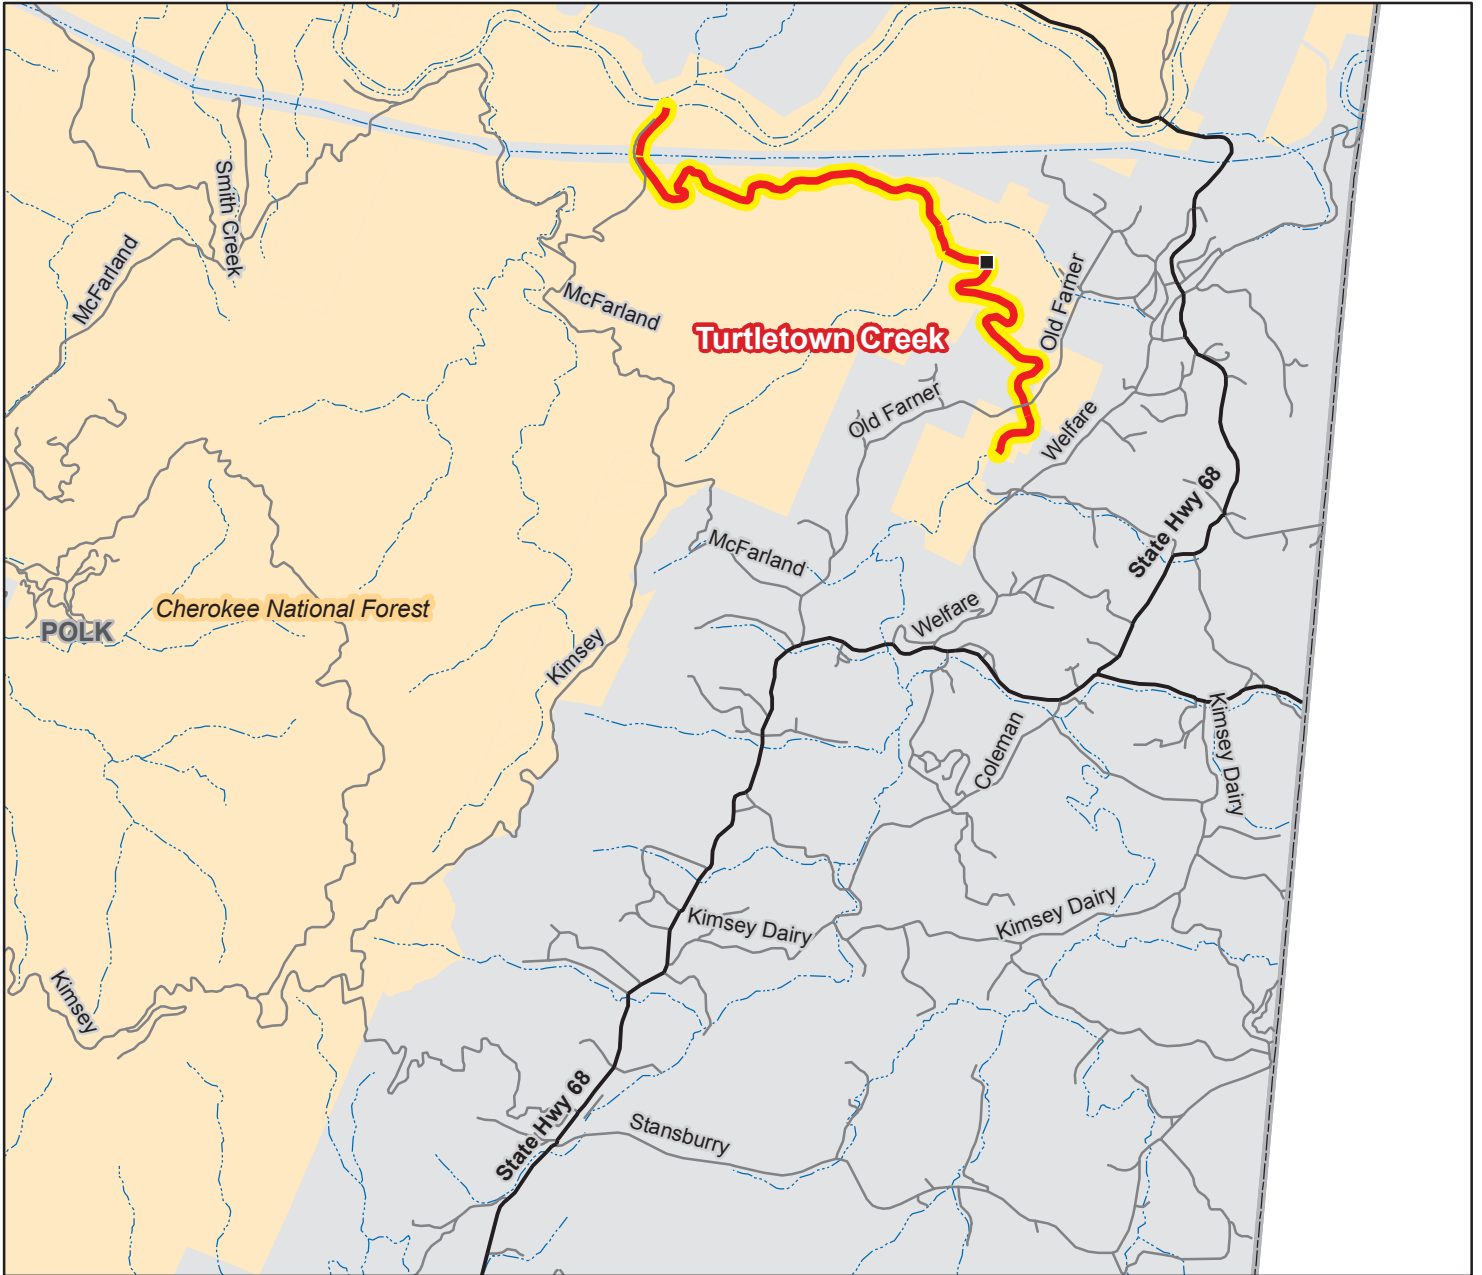

Stocked Trout Program Turtletown Creek

-  Trout Stream or Lake
-  Trout Reservoir
-  Trout Tailwater
-  Winter Trout Stream or Lake
-  Stocking Site