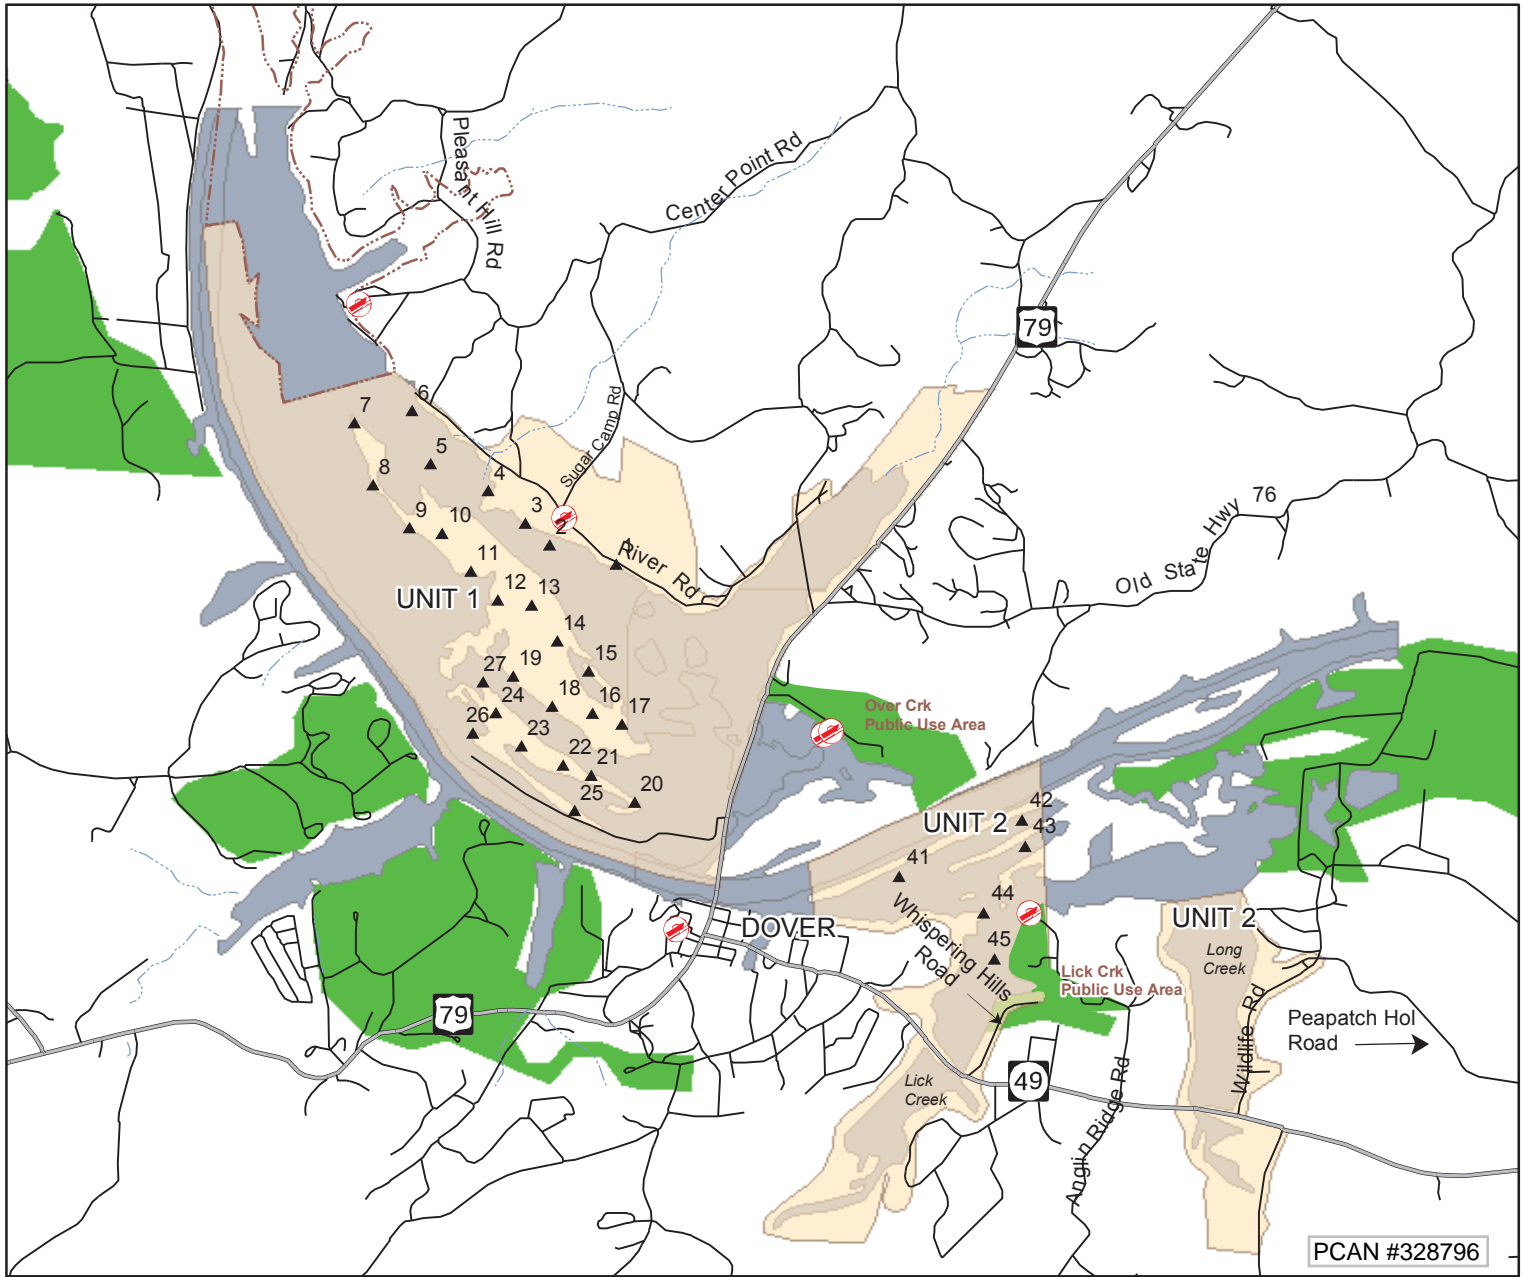

Barkley Wildlife Management Area Units 1 and Unit 2 (Lick Creek & Long Creek)

-  Wildlife Management Area
-  Other Management Area
-  Land Between the Lakes
-  Boat Access
-  Blind Site

Produced by the TWRA GIS (01/24/06 mkm, wmc)