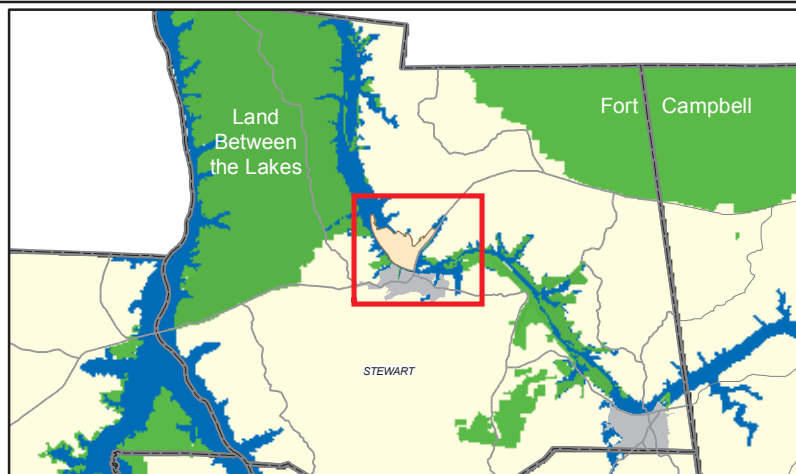

Barkley Wildlife Management Area Units 1 and Unit 2 (Lick Creek & Long Creek)

-  Wildlife Management Area
-  Other Management Area
-  Land Between the Lakes
-  Boat Access
-  Blind Site

Produced by the TWRA GIS (01/24/06 mkm, wmc)