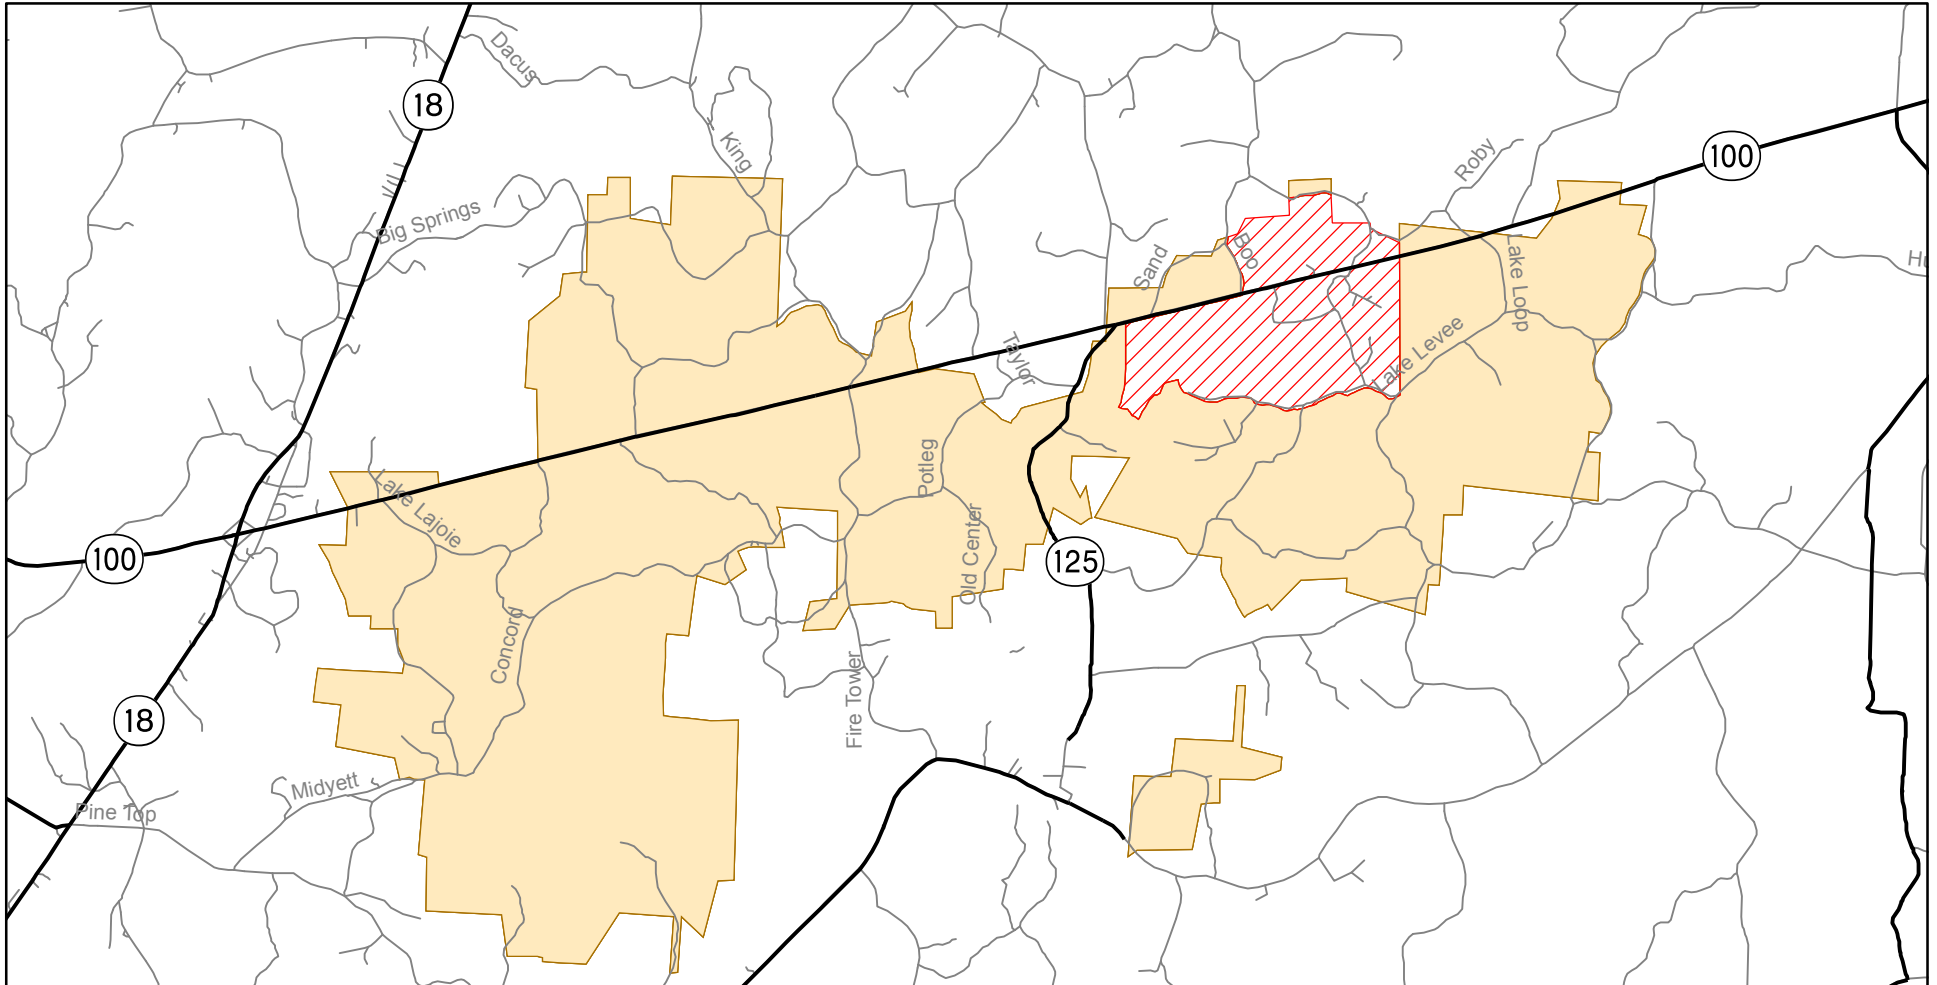

Chickasaw State Forest WMA

Hardeman and Chester County, Tennessee

WMA State Park Other Management Areas

PCAN #328796

Produced by TWRA GIS (12/05/05 DR)