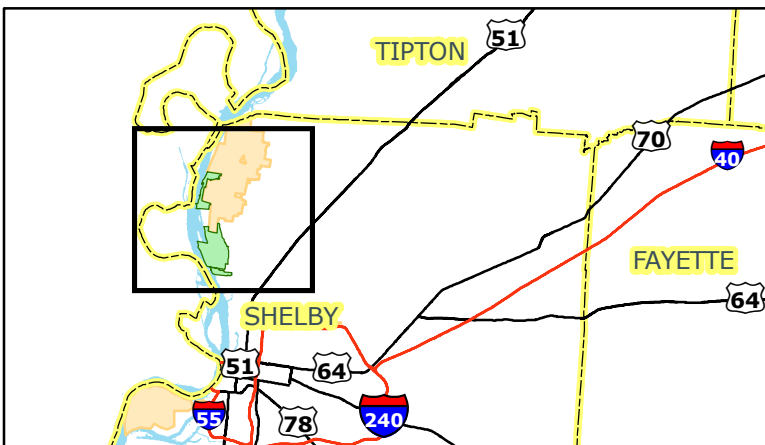

Eagle Lake Refuge

Shelby County, Tennessee

- Eagle Lake Refuge
- Other Managed Lands