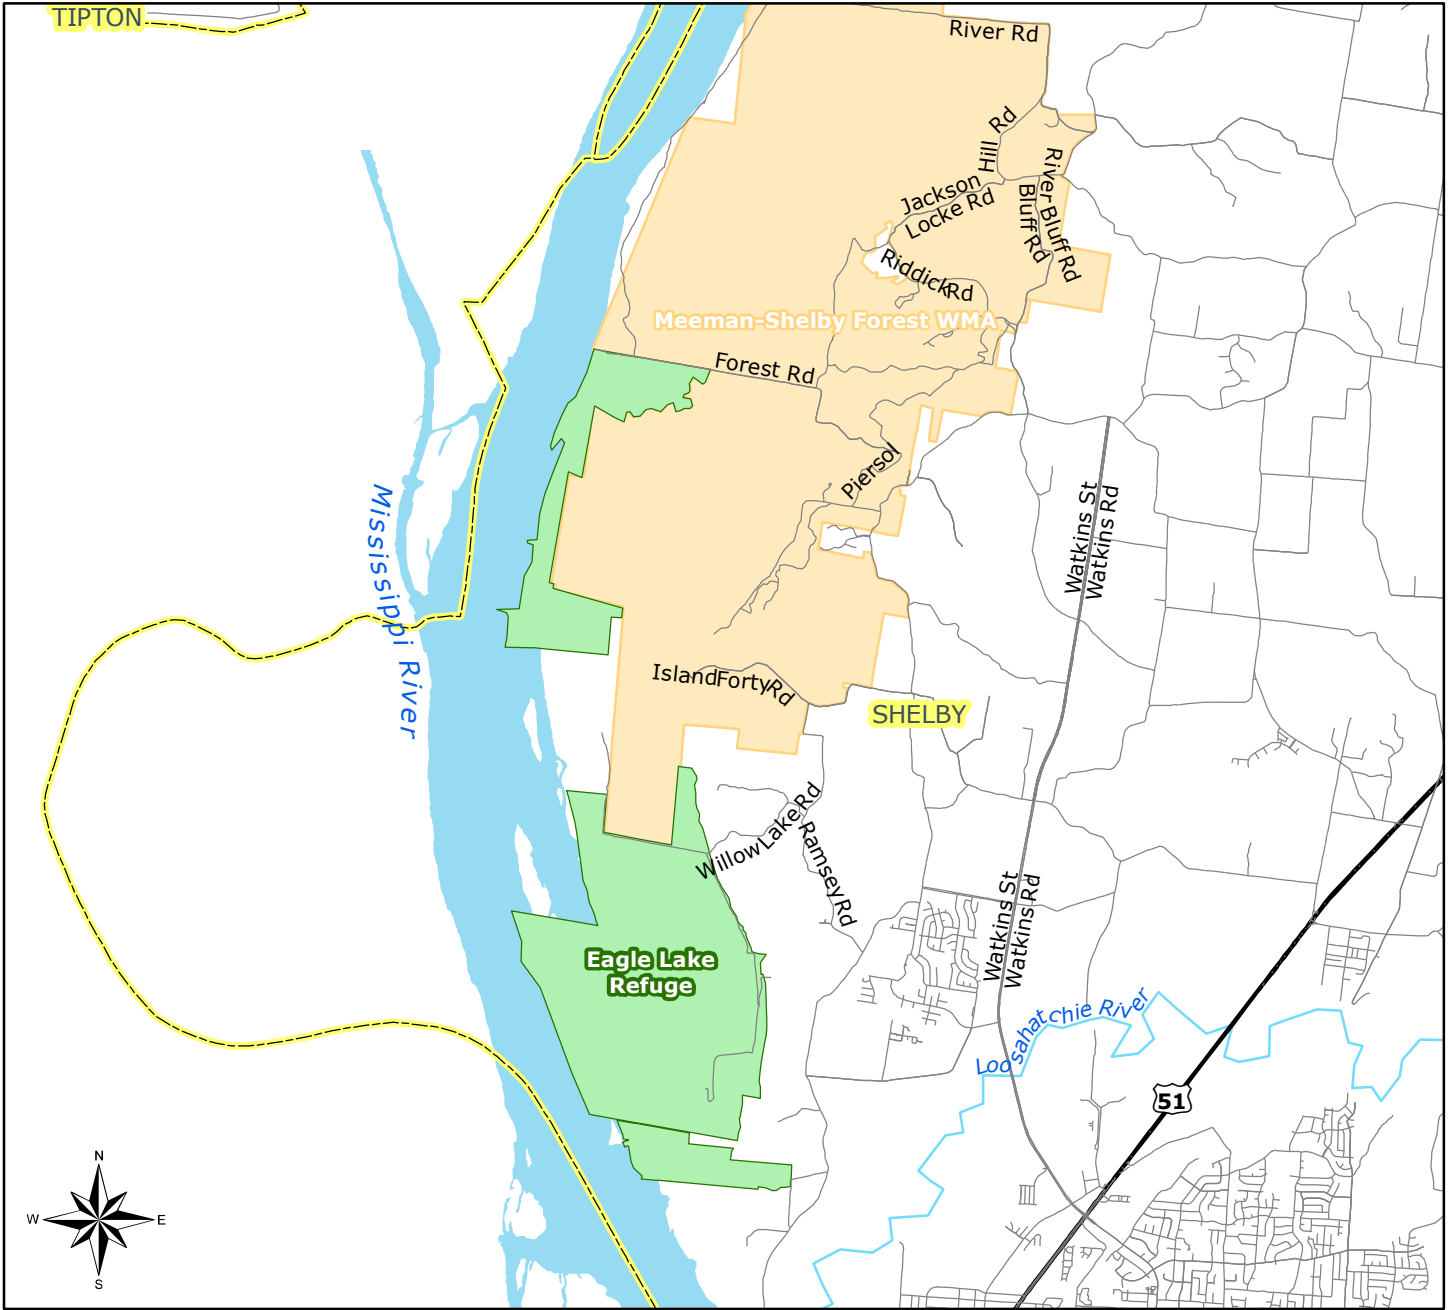

Eagle Lake Refuge

Shelby County, Tennessee

- Eagle Lake Refuge
- Other Managed Lands