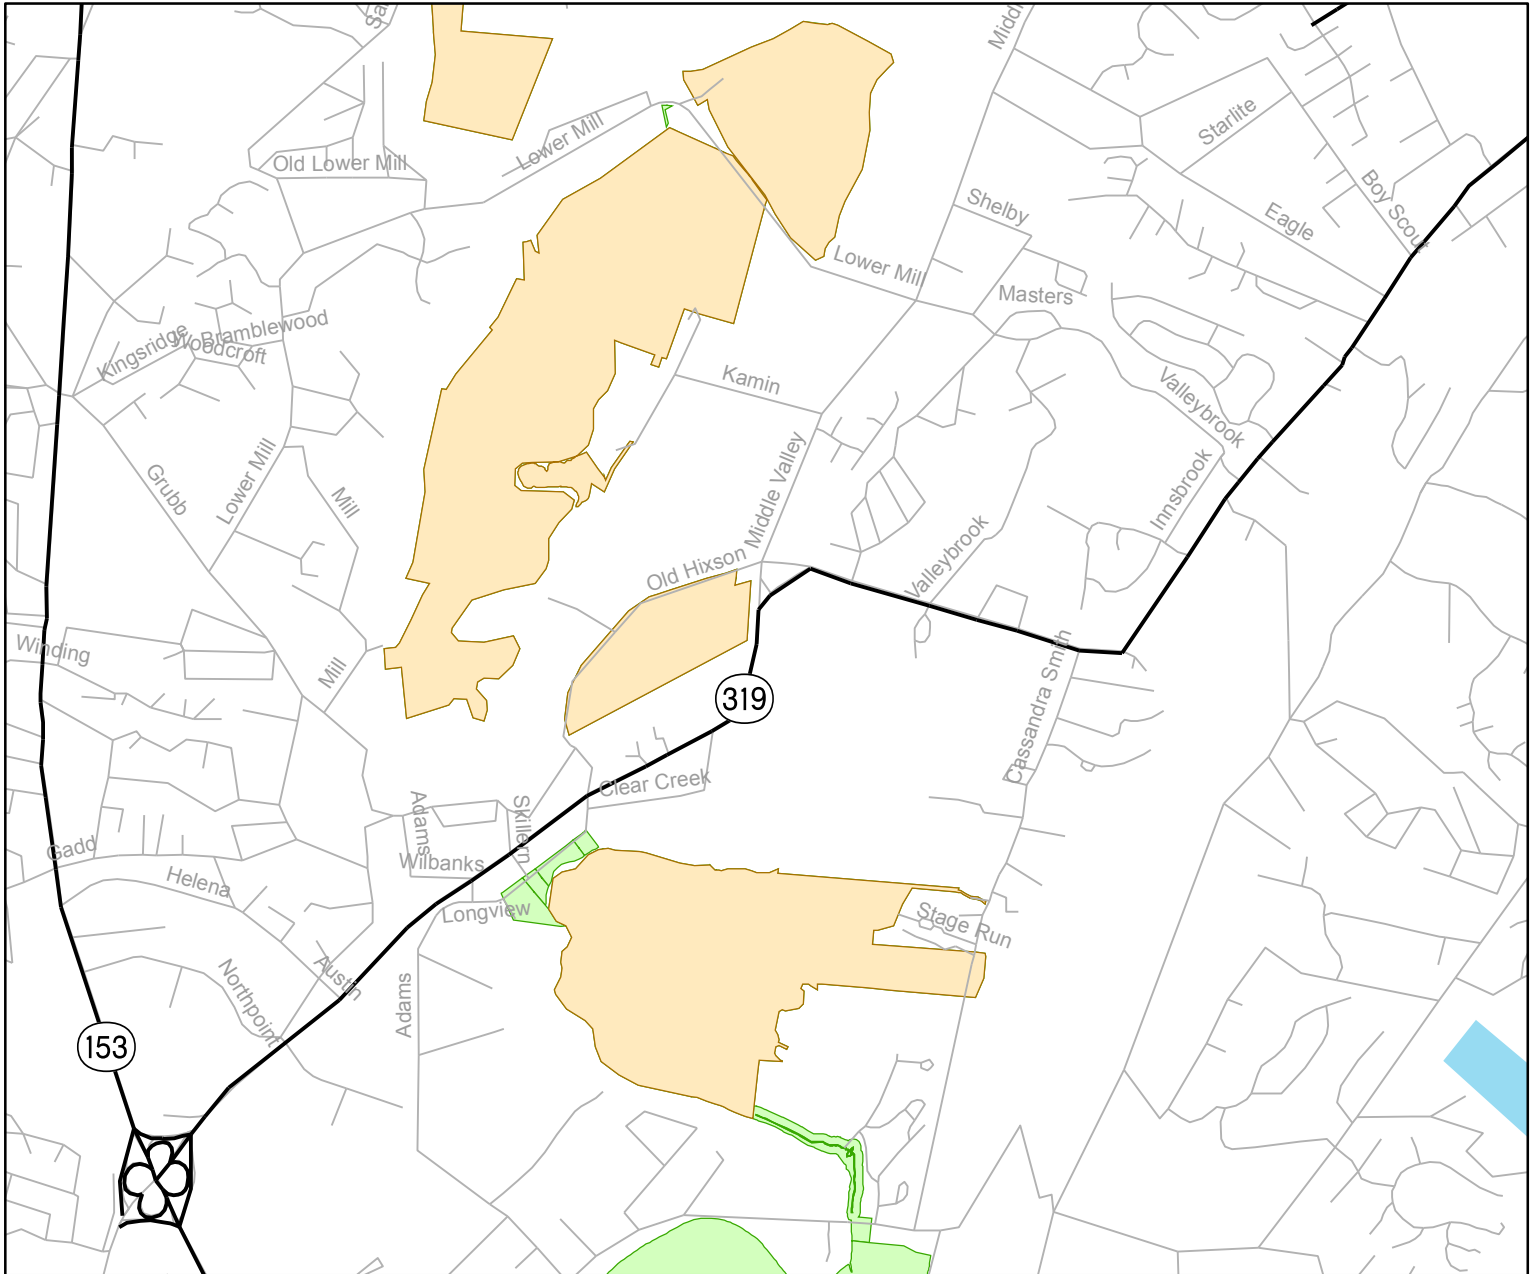

# Lower North Chickamauga Creek Hamilton County, Tennessee

0 0.25 0.5 1 Miles

- North Chickamauga Creek
- Other Management Areas

PCAN #328796 produced by TWRA GIS (1/03/06 DR)