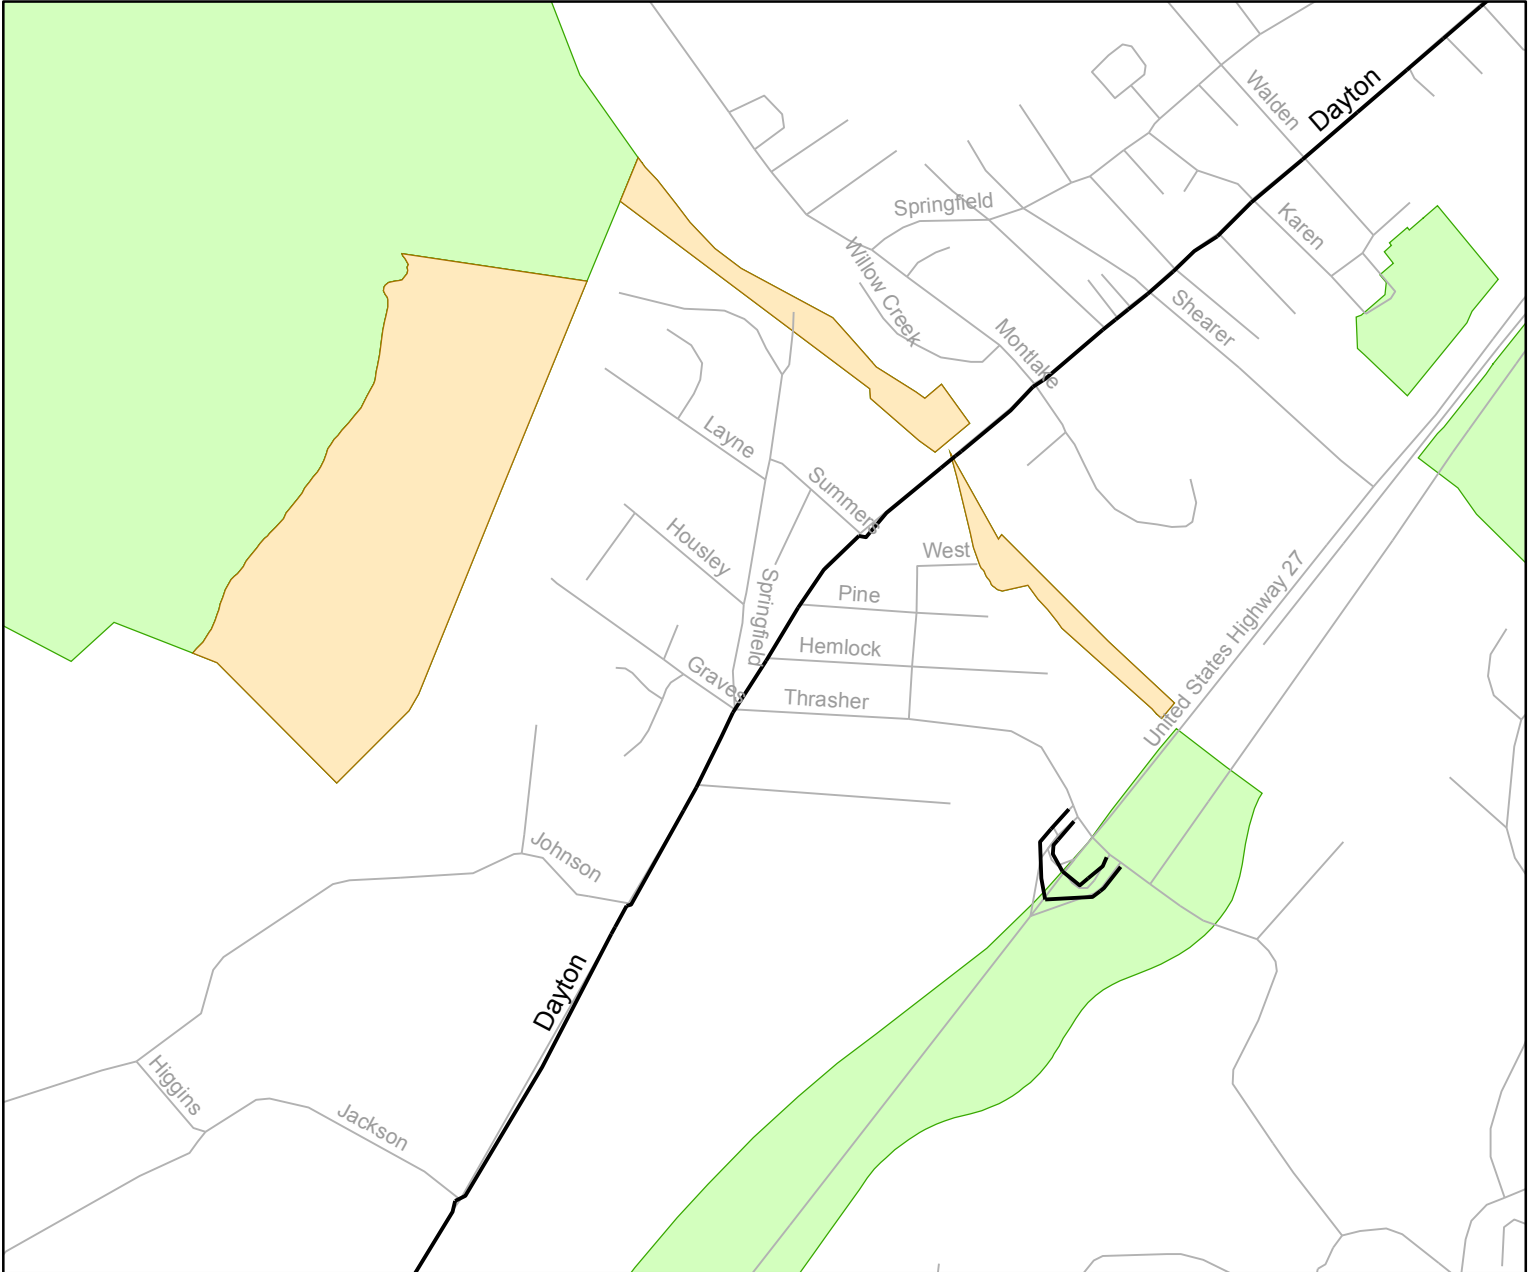

North Chickamauga Creek Gorge State Natural Area

Hamilton County, Tennessee

0 0.25 0.5 1 Miles

North Chickamauga Creek State Natural Area

Other Management Areas

PCAN #328796 produced by TWRA GIS (1/03/06 DR)