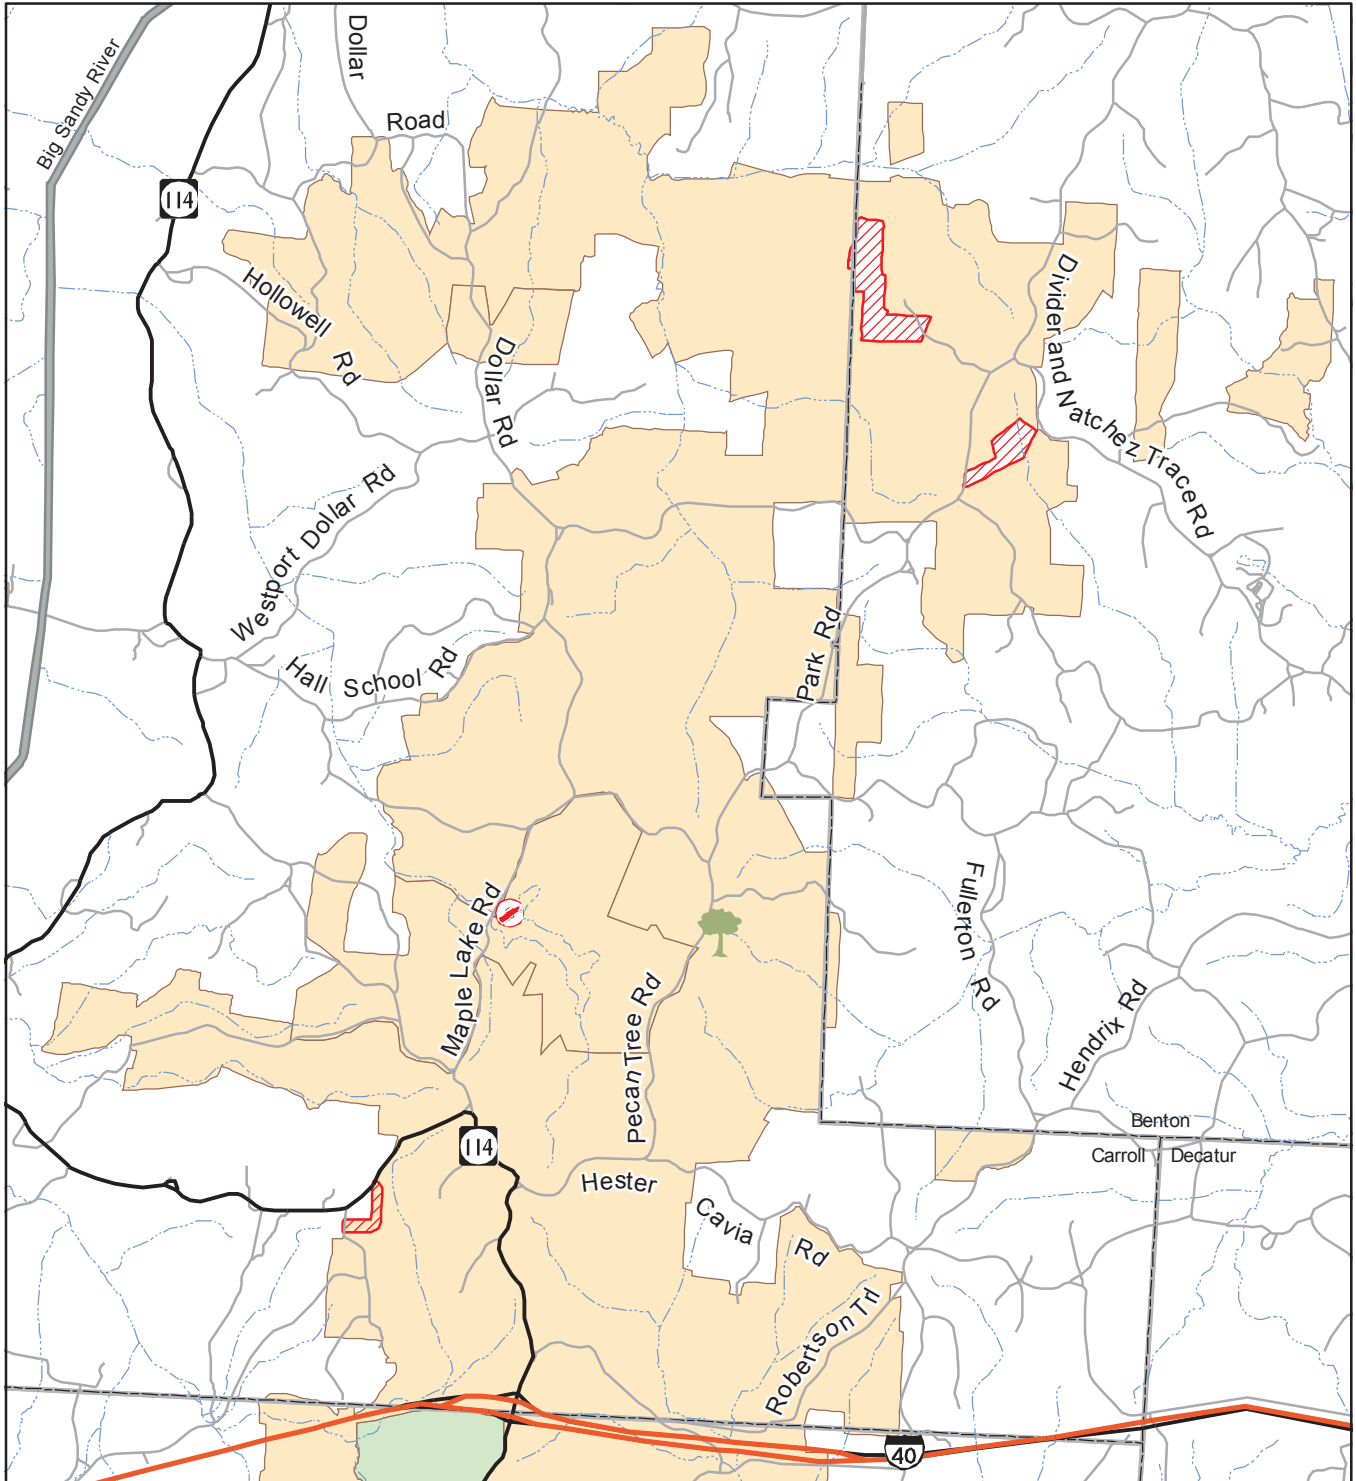

# Natchez Trace State Forest & WMA - North of I-40

Carroll and Benton Counties, Tennessee

Produced by TWRA GIS (12/07/05 mkm, wmc)

PCAN #328796