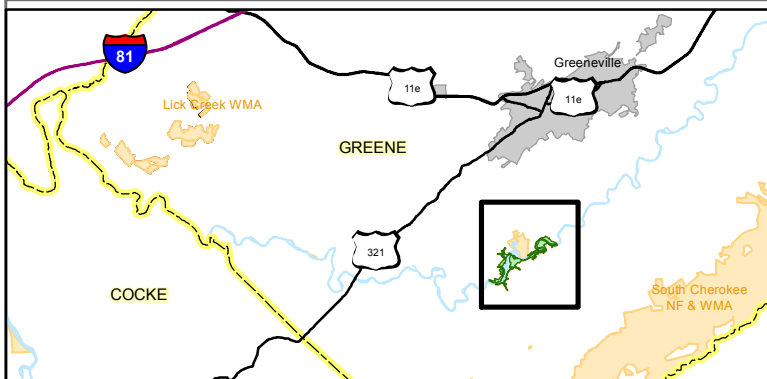

Nolichucky Wildlife Management Area

Greene County, Tennessee

- Davy Crummett Dam Canoe Access
- Boat Ramp
- Nolichucky WMA
- Other Public/Protected Land
- Major Rivers and Reservoirs