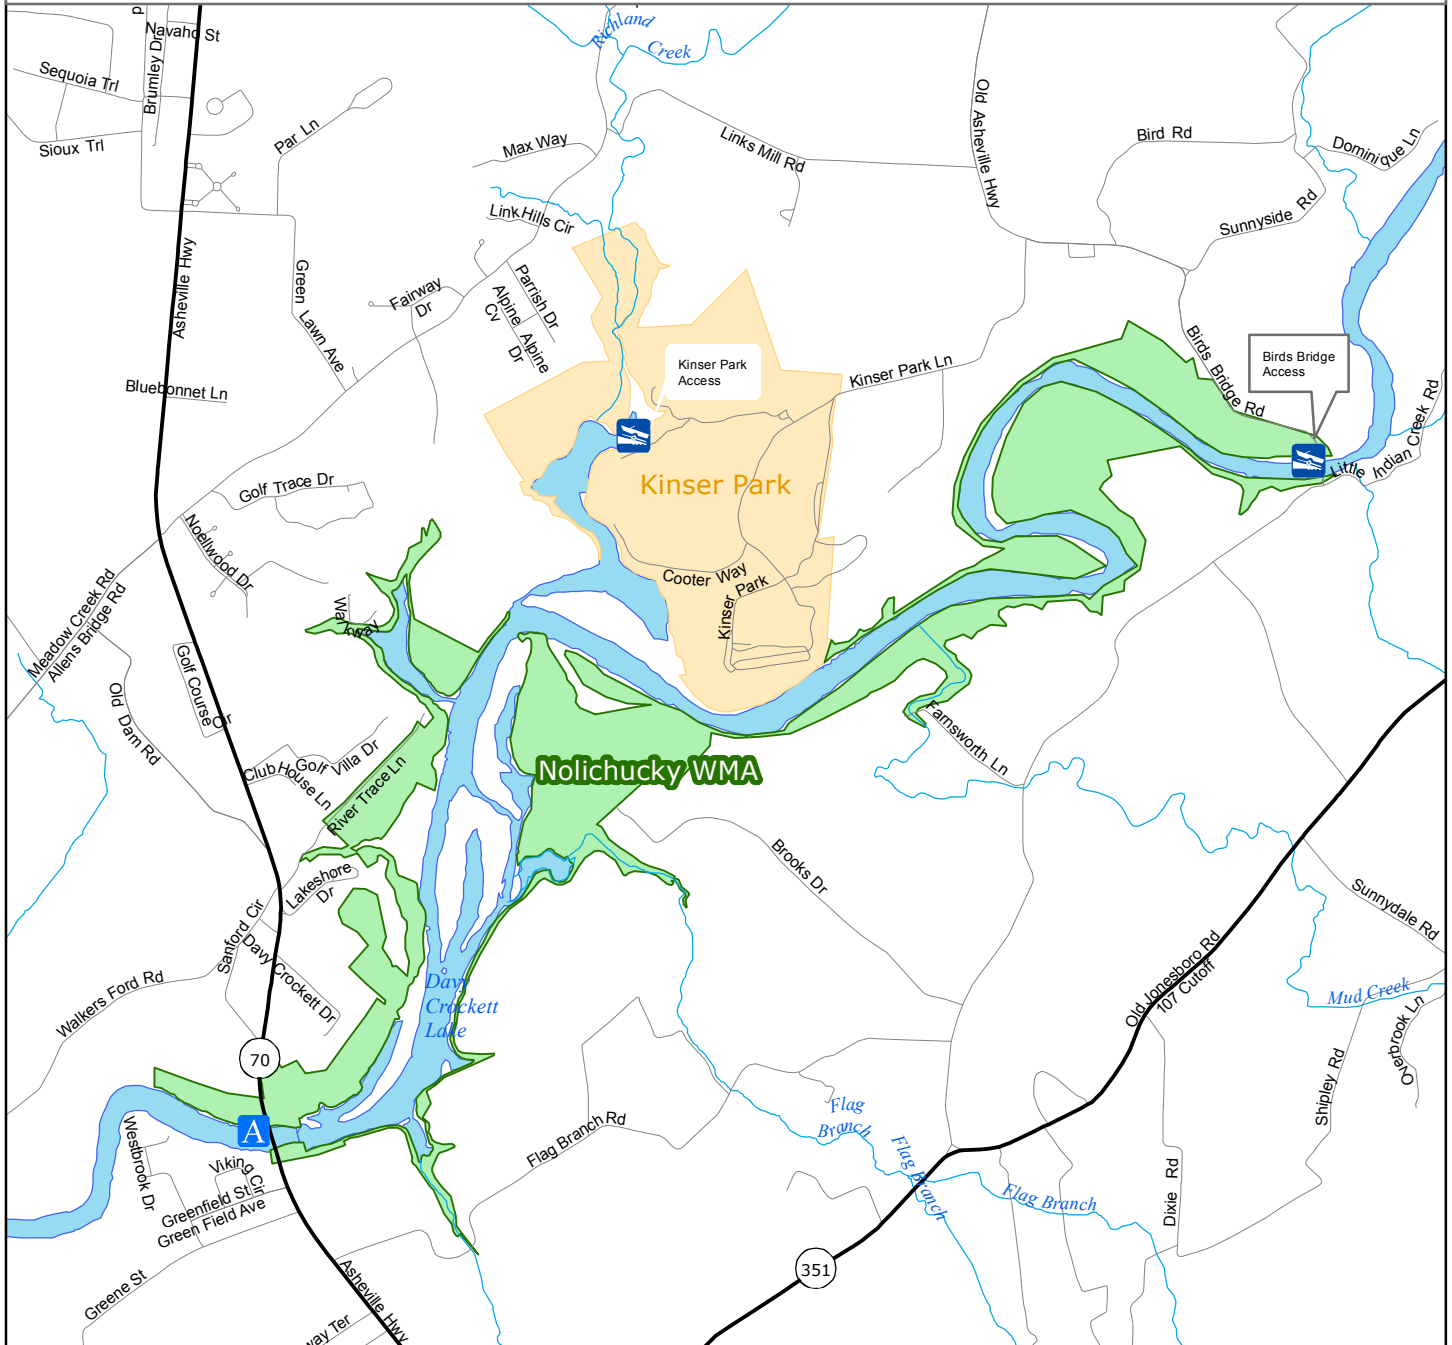

Nolichucky Wildlife Management Area

Greene County, Tennessee

- Davy Crummett Dam Canoe Access
- Boat Ramp
- Nolichucky WMA
- Other Public/Protected Land
- Major Rivers and Reservoirs