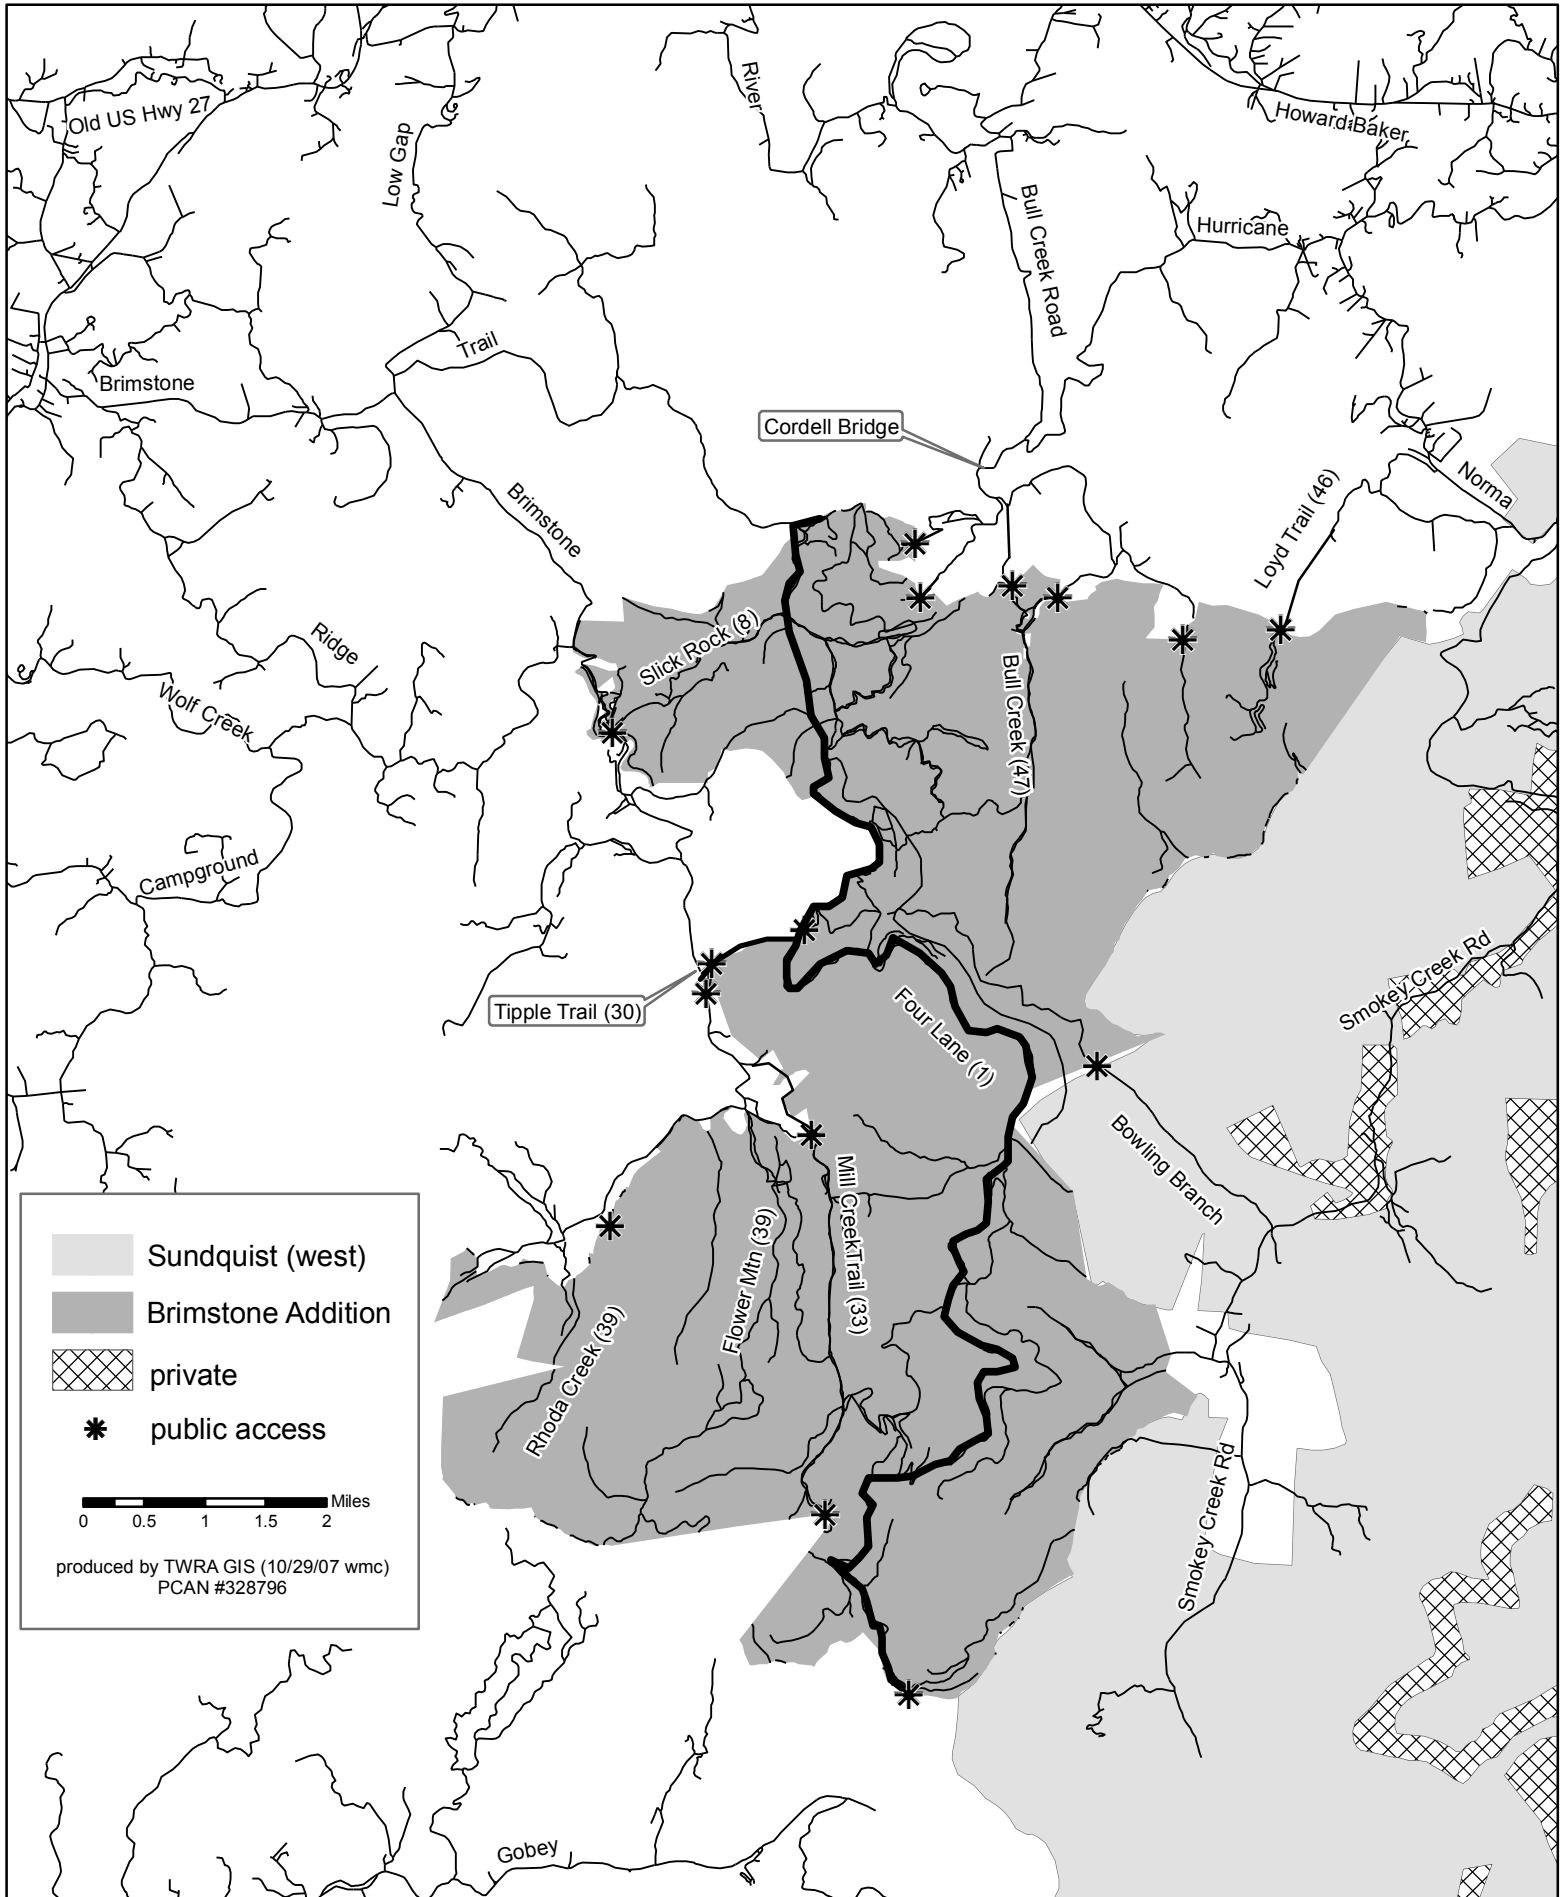

Royal Blue WMA - Brimstone Addition

Morgan and Scott Counties, Tennessee

Sundquist (west)
 Brimstone Addition
 private
* public access

0 0.5 1 1.5 2 Miles

produced by TWRA GIS (10/29/07 wmc)
 PCAN #328796