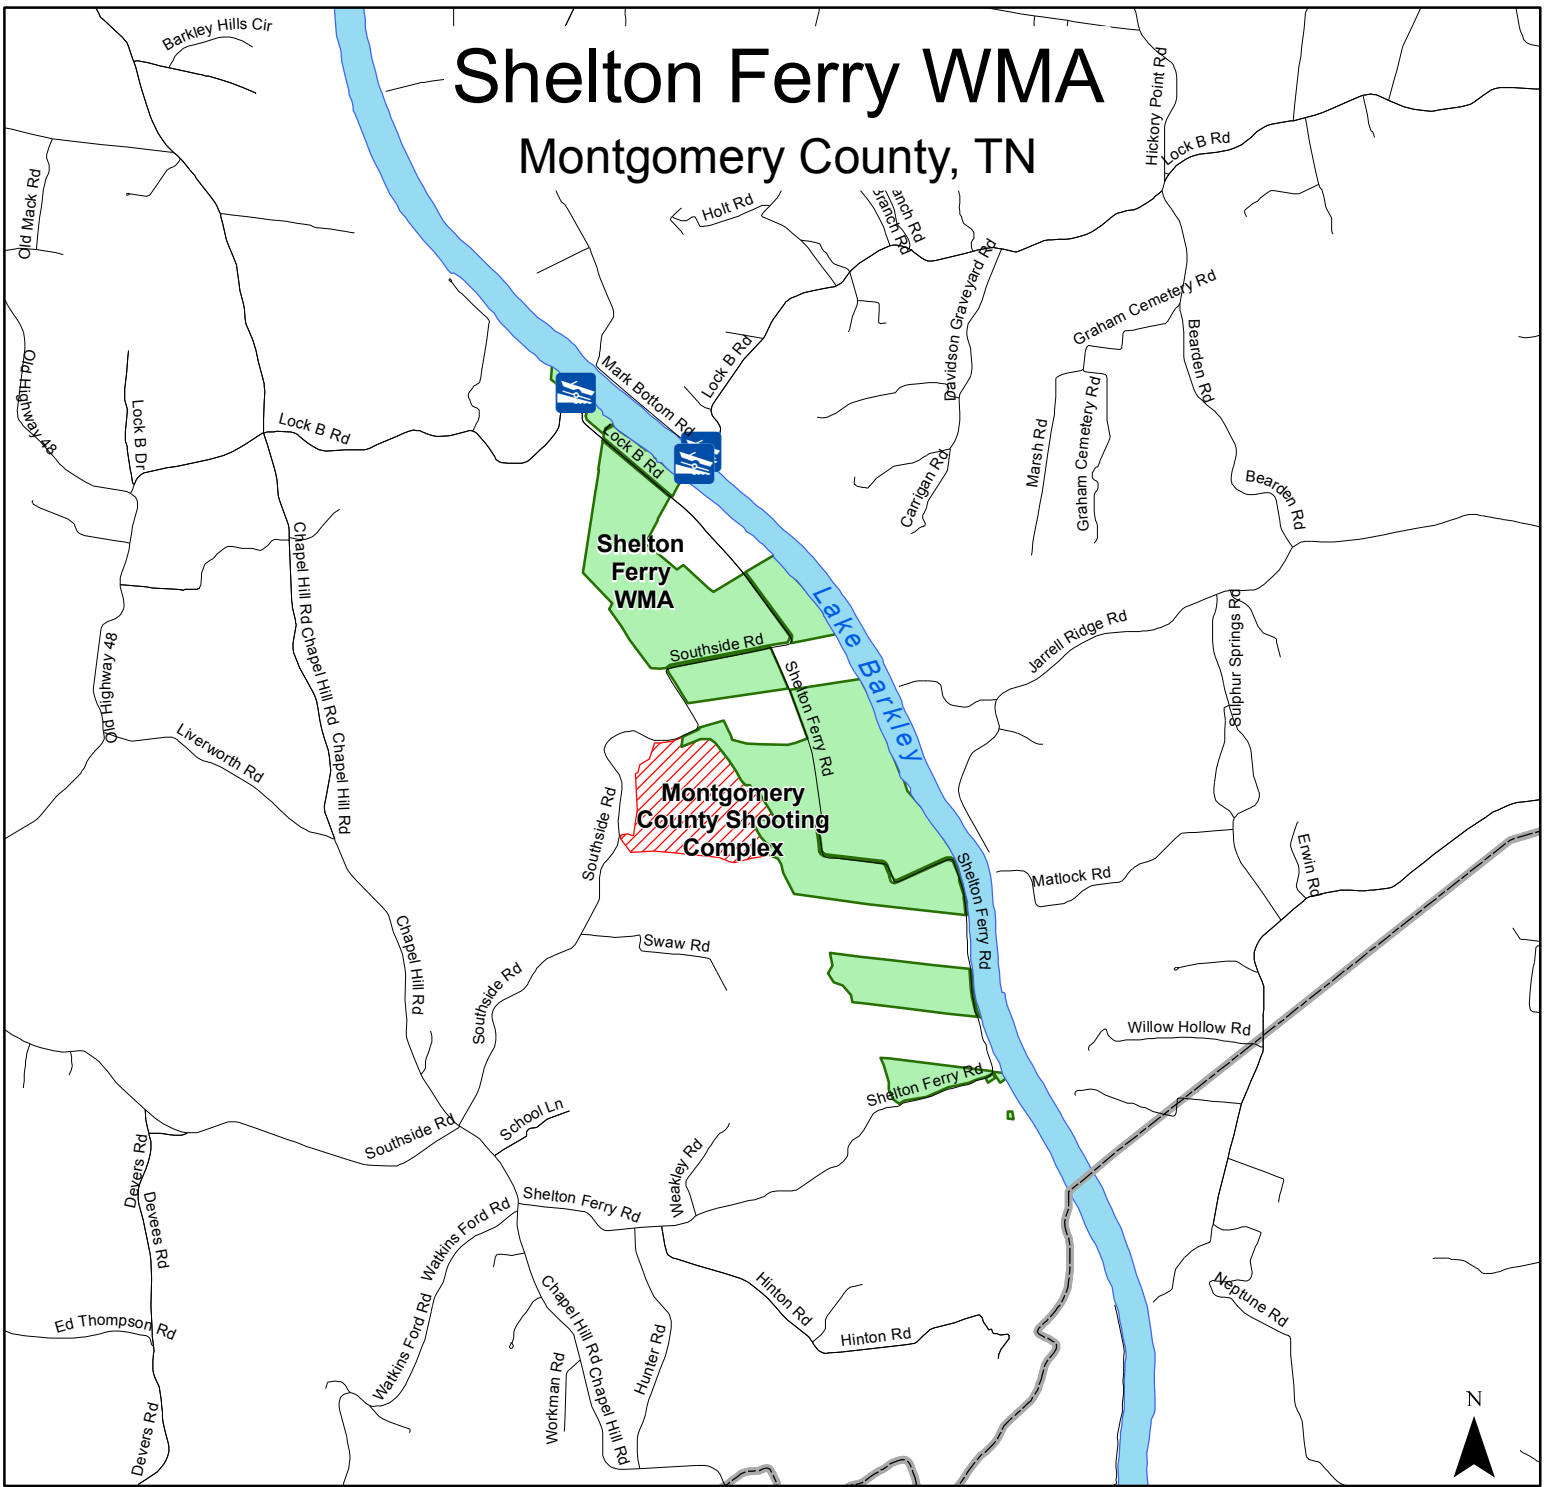

Shelton Ferry WMA

Montgomery County, TN

-  Boat Access
-  Shelton Ferry WMA
-  Other Public Lands
-  Safety Zone - Shooting Complex