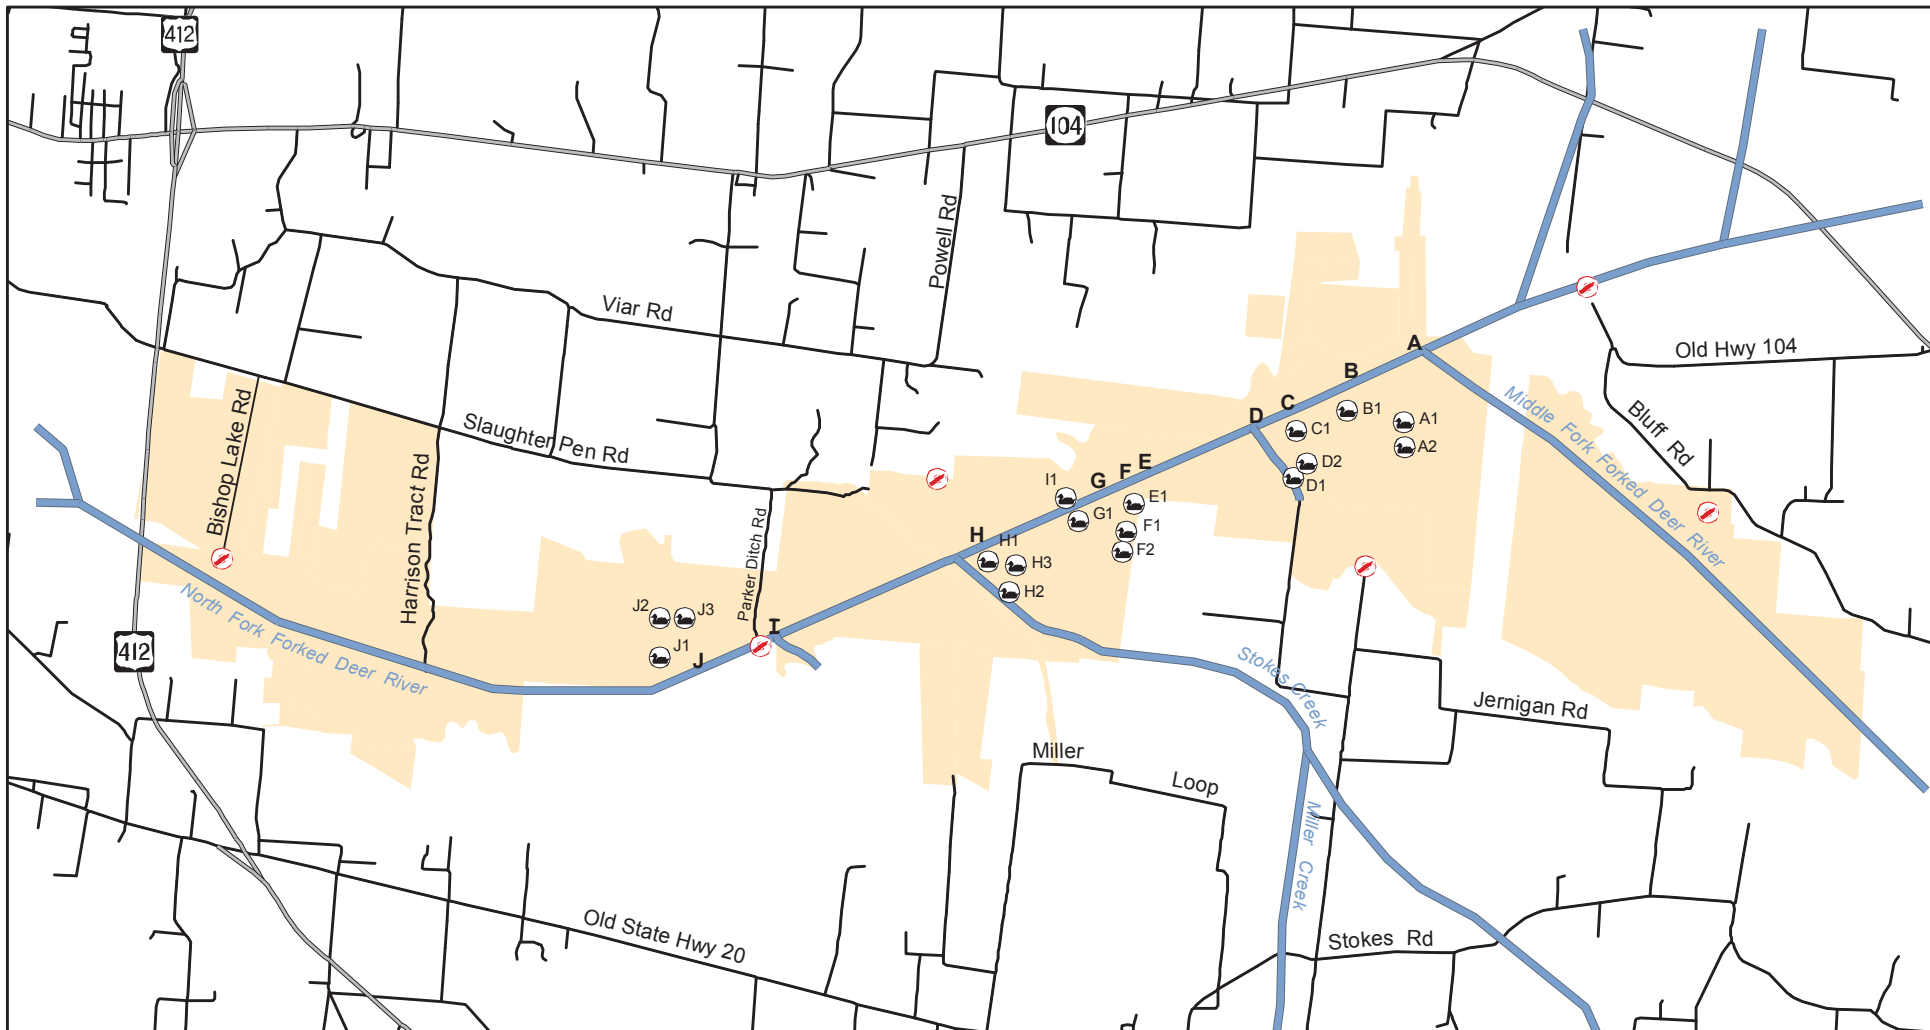

Tigrett WMA Duck Blind Locations

WMA
 duck blind
 boat access

(Letters along stream indicate access to duck blind sites)

0 0.5 1 2 3 Miles

 PCAN #328796
 Produced by the TWRA Geographic Information System (12/14/05 mkm, wmc)