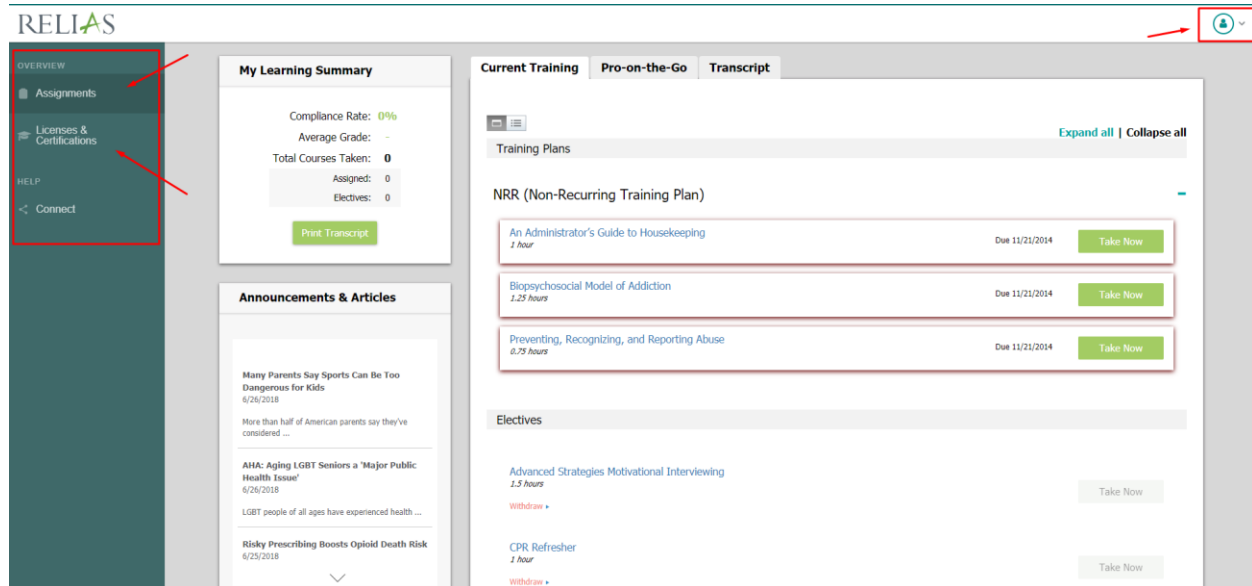

Improved User Navigation for Learner Role

Relias has created a new and improved navigation experience for users that makes the navigation quicker, easier, and more intuitive. Below is a screenshot of what the learner view will look like.

Some Things You Should Know:

Tabs have moved from the top of the webpage to the left side panel.

- The new tabs will include: **Assignments, Licenses & Certifications** and **Help**.
- **Assignments** contains everything that was previously on the "My Learning" tab, including current training, learner transcripts, and the "My Learning Summary"
- **Licenses & Certifications** contains any uploaded licenses or certifications
- **Help** contains the link to Relias Connect and the Learner Support Portal, which houses FAQ's and helpful training videos