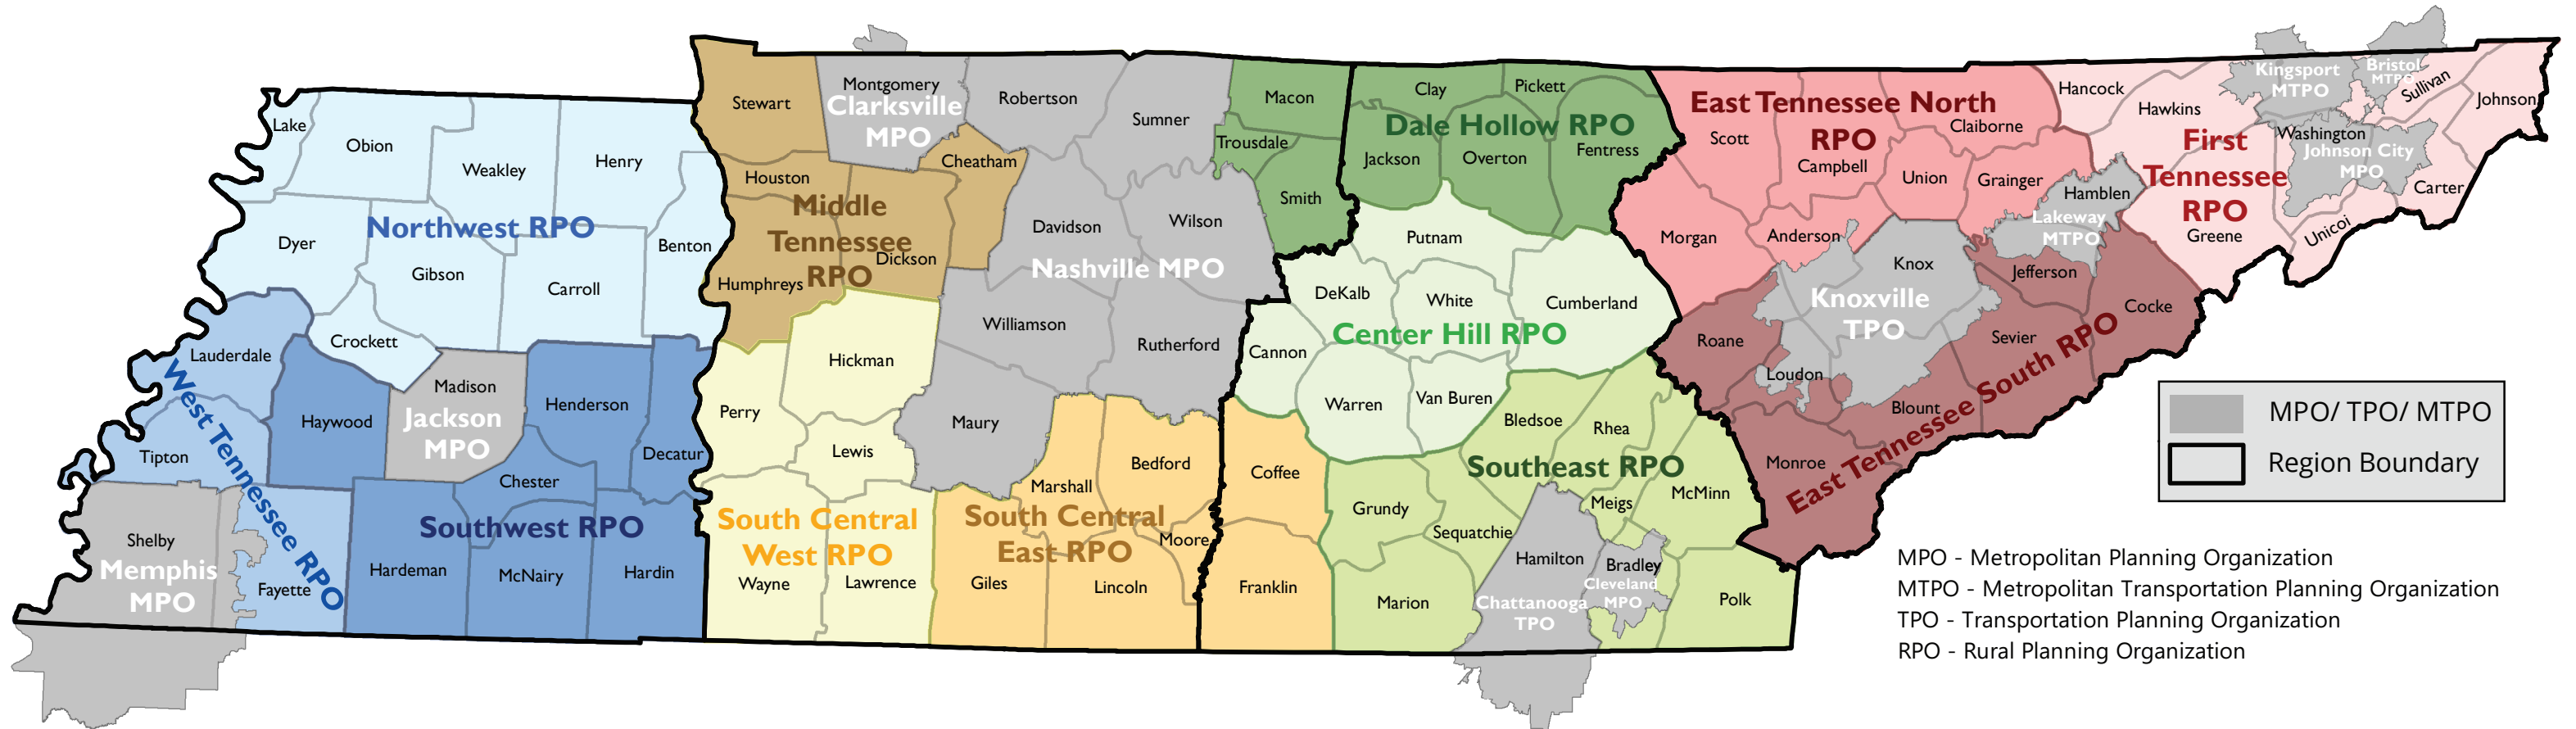

Tennessee MPO / TPO / RPO Planning Areas

MPO - Metropolitan Planning Organization
 MTPO - Metropolitan Transportation Planning Organization
 TPO - Transportation Planning Organization
 RPO - Rural Planning Organization

Office of Community Transportation Staff RPO Coordinators MPO, MTPO, and TPO Coordinators

OCT Manager
 Stacy Morrison
Headquarters Staff
 Jennifer Marshall

Region 1
 Troy Ebbert
 Michelle Christian
 Ronda Sawyer

Region 2
 Andrea Noel
 Rachael Bergmann
 Kevin Layne

Region 3
 Jonathan Russell
 Ian Preston
 Jonathan Wellemeyer

Region 4
 Antoine Hawkins
 Ashley Owens
 Thiera Taylor

Center Hill RPO
 Silas Stoddart
Dale Hollow RPO
 Mark Dudney
East Tennessee North RPO
 Don Brown
East Tennessee South RPO
 Don Brown
First Tennessee RPO
 Chase Milner
Middle Tennessee RPO
 Karyssa Helton